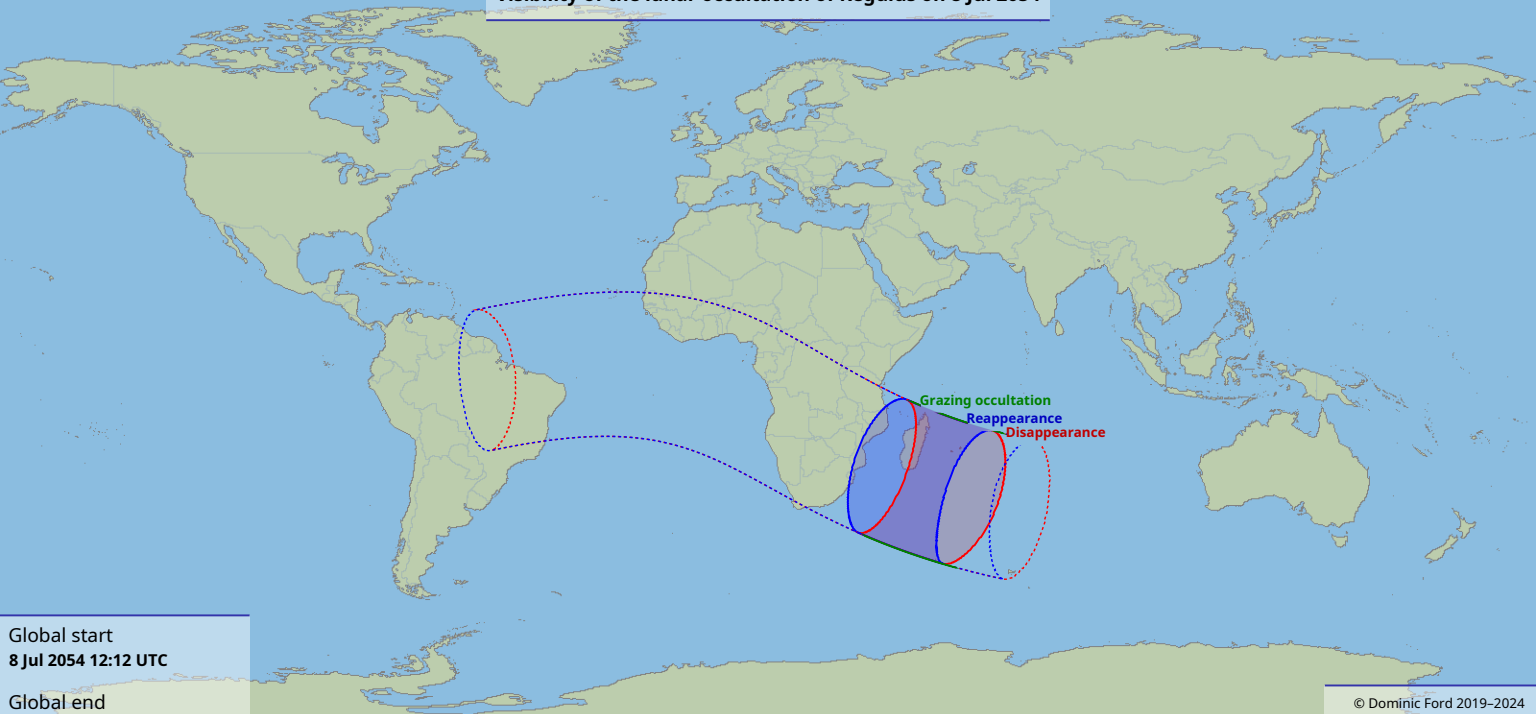

# Visibility of the lunar occultation of Regulus on 8 Jul 2054

Global start  
8 Jul 2054 12:12 UTC

Global end  
8 Jul 2054 16:13 UTC