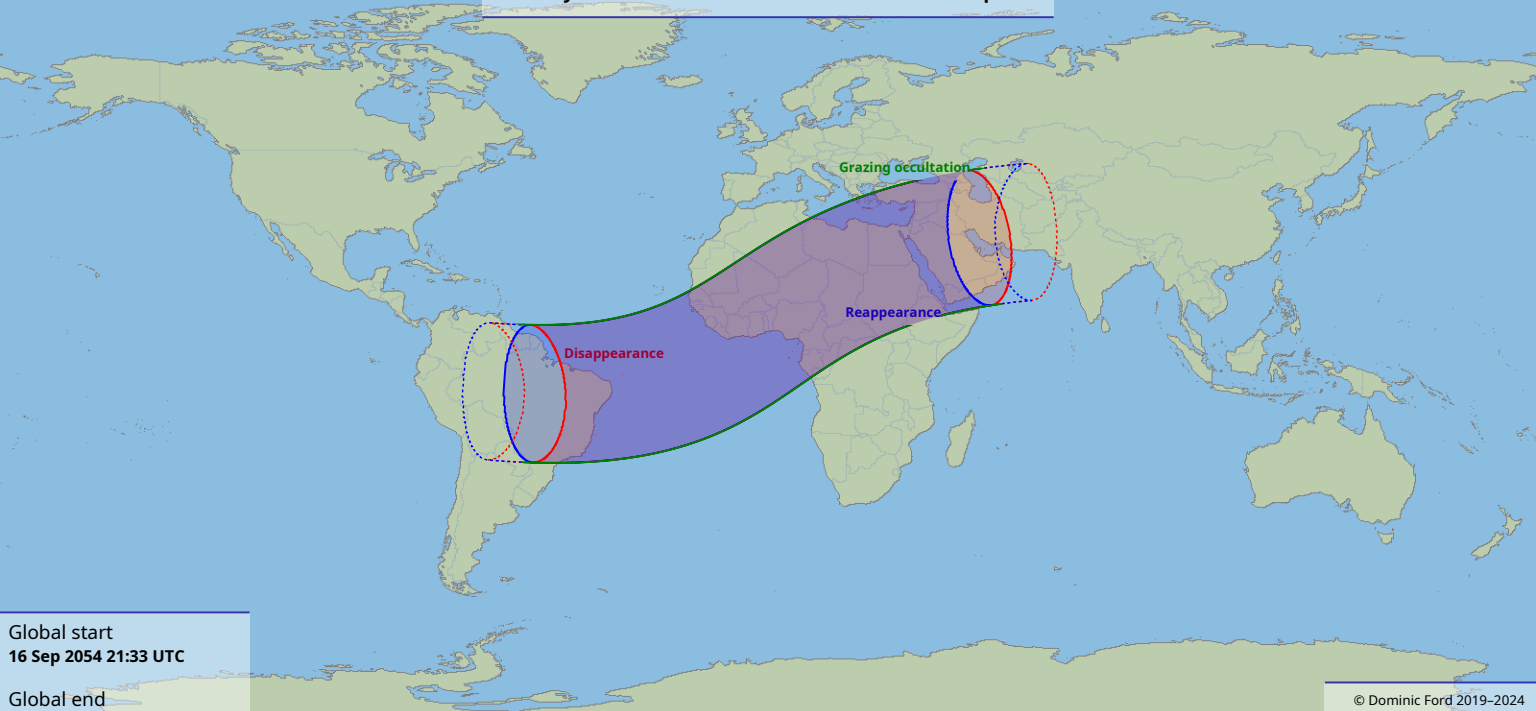

# Visibility of the lunar occultation of Saturn on 16 Sep 2054

Global start  
16 Sep 2054 21:33 UTC

Global end  
17 Sep 2054 02:04 UTC