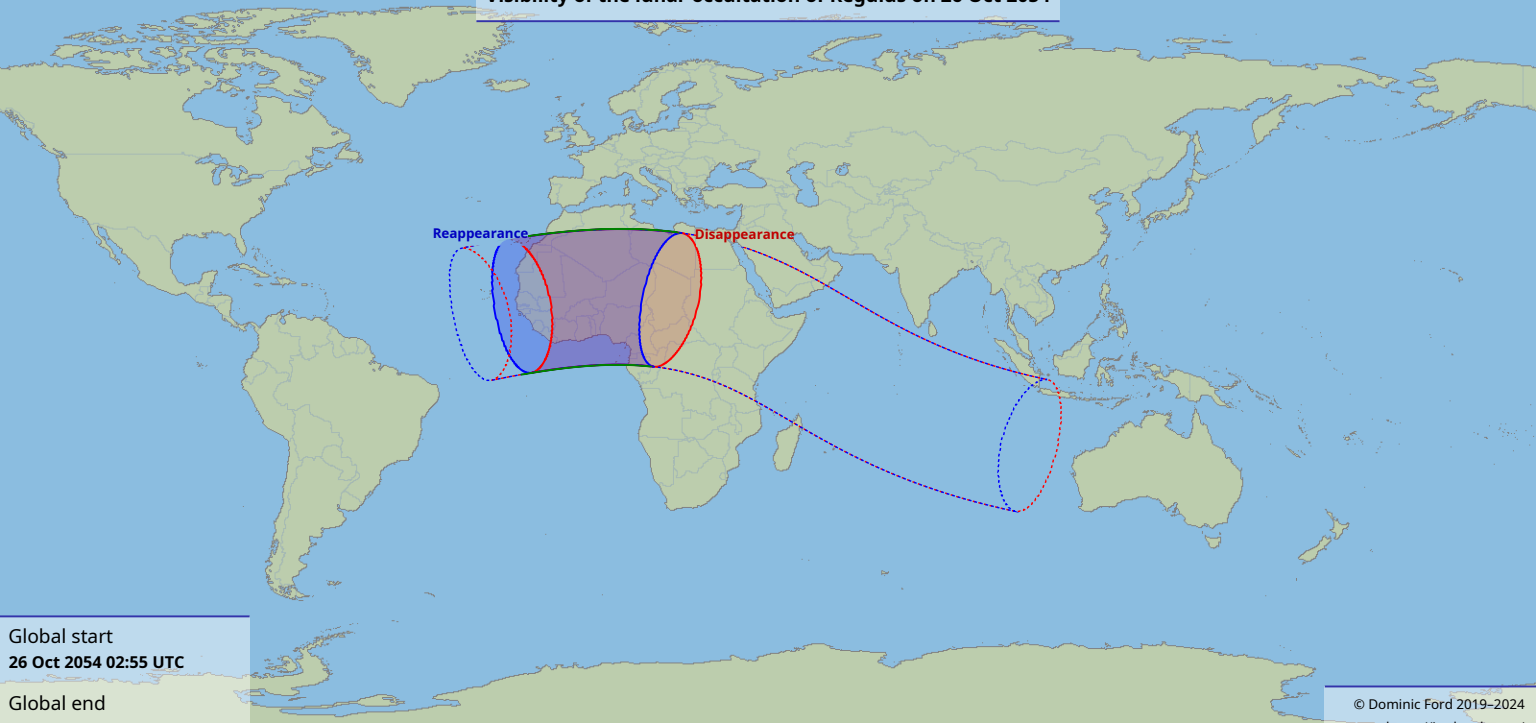

Visibility of the lunar occultation of Regulus on 26 Oct 2054

Global start
26 Oct 2054 02:55 UTC

Global end
26 Oct 2054 07:07 UTC