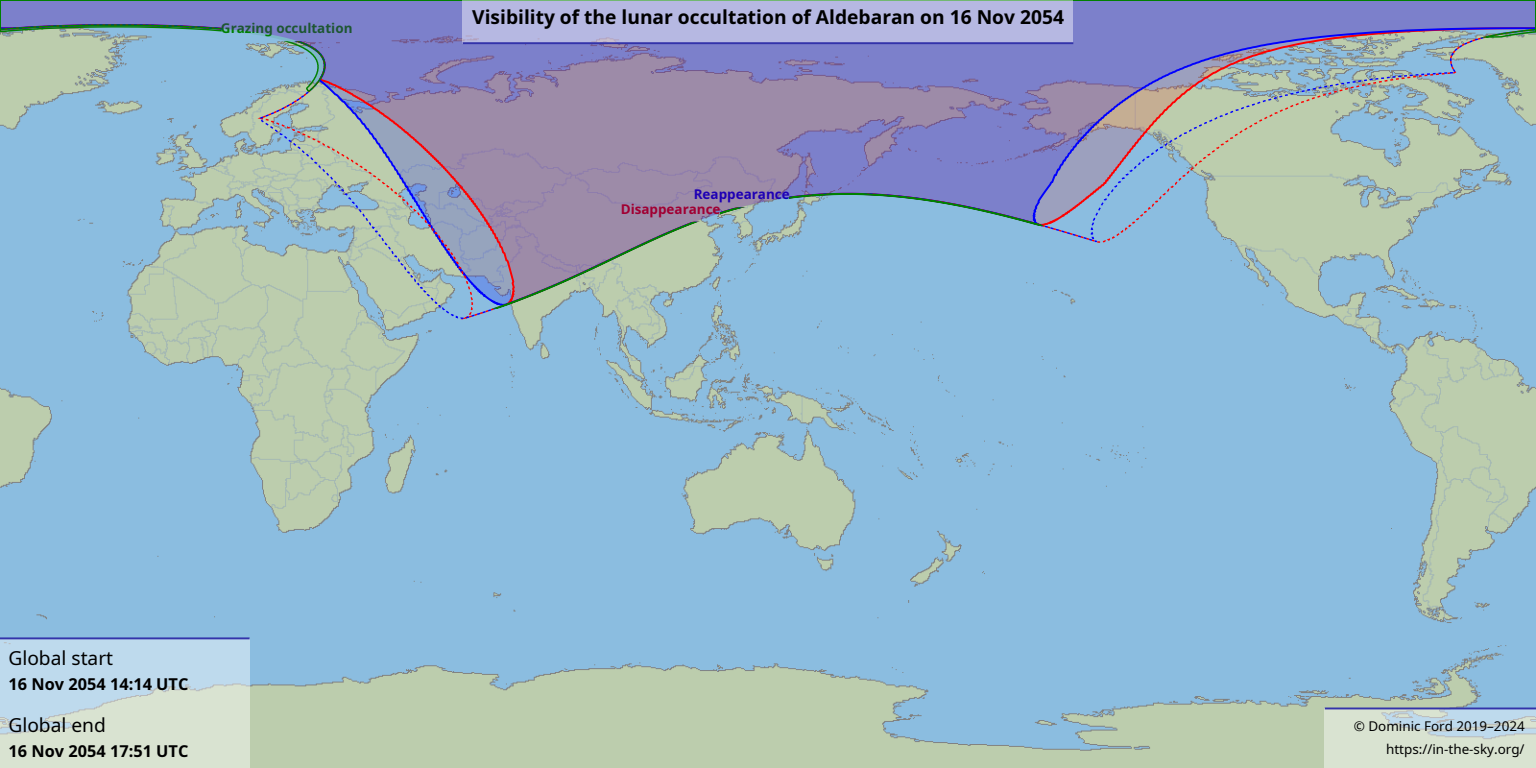

# Visibility of the lunar occultation of Aldebaran on 16 Nov 2054

Grazing occultation

Reappearance  
Disappearance

Global start  
16 Nov 2054 14:14 UTC

Global end  
16 Nov 2054 17:51 UTC