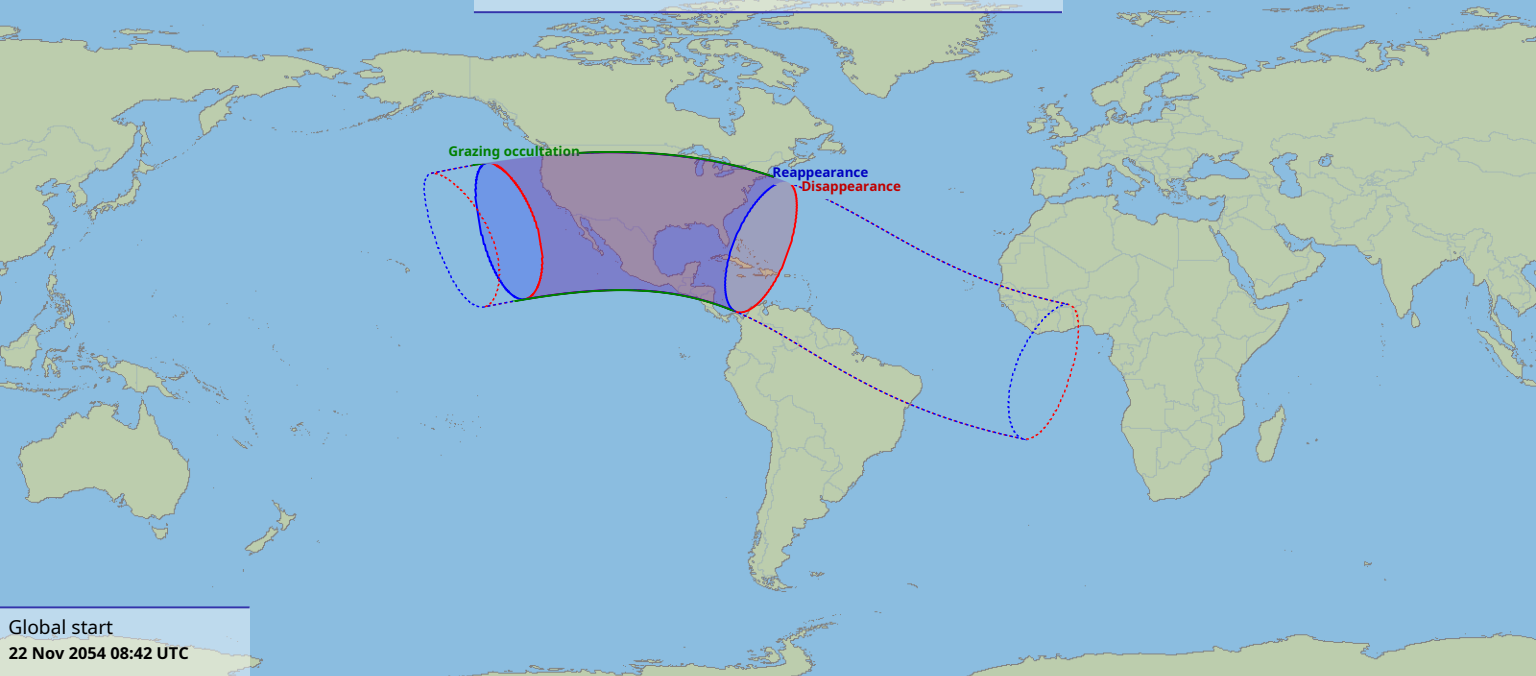

Visibility of the lunar occultation of Regulus on 22 Nov 2054

Global start
22 Nov 2054 08:42 UTC

Global end
22 Nov 2054 12:54 UTC