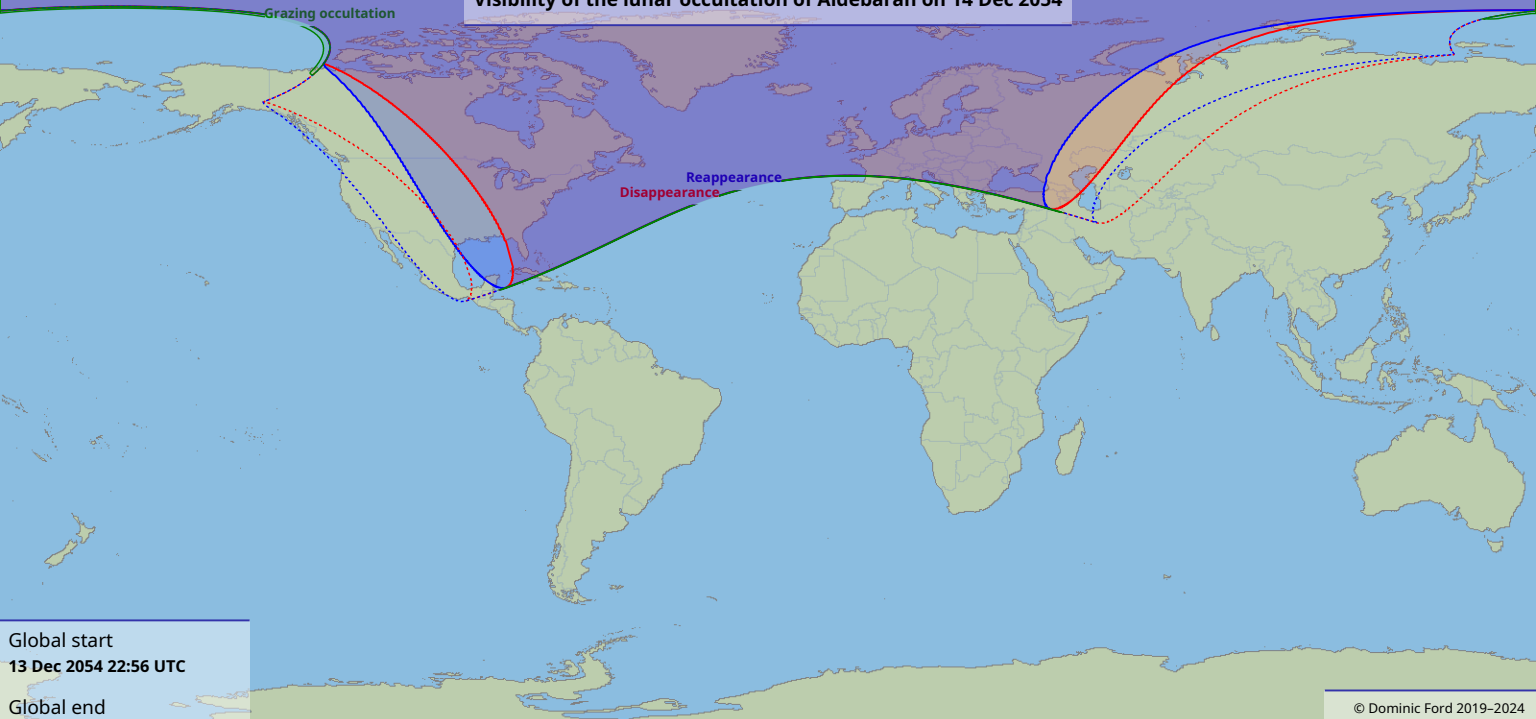

# Visibility of the lunar occultation of Aldebaran on 14 Dec 2054

Global start  
13 Dec 2054 22:56 UTC

Global end  
14 Dec 2054 02:32 UTC