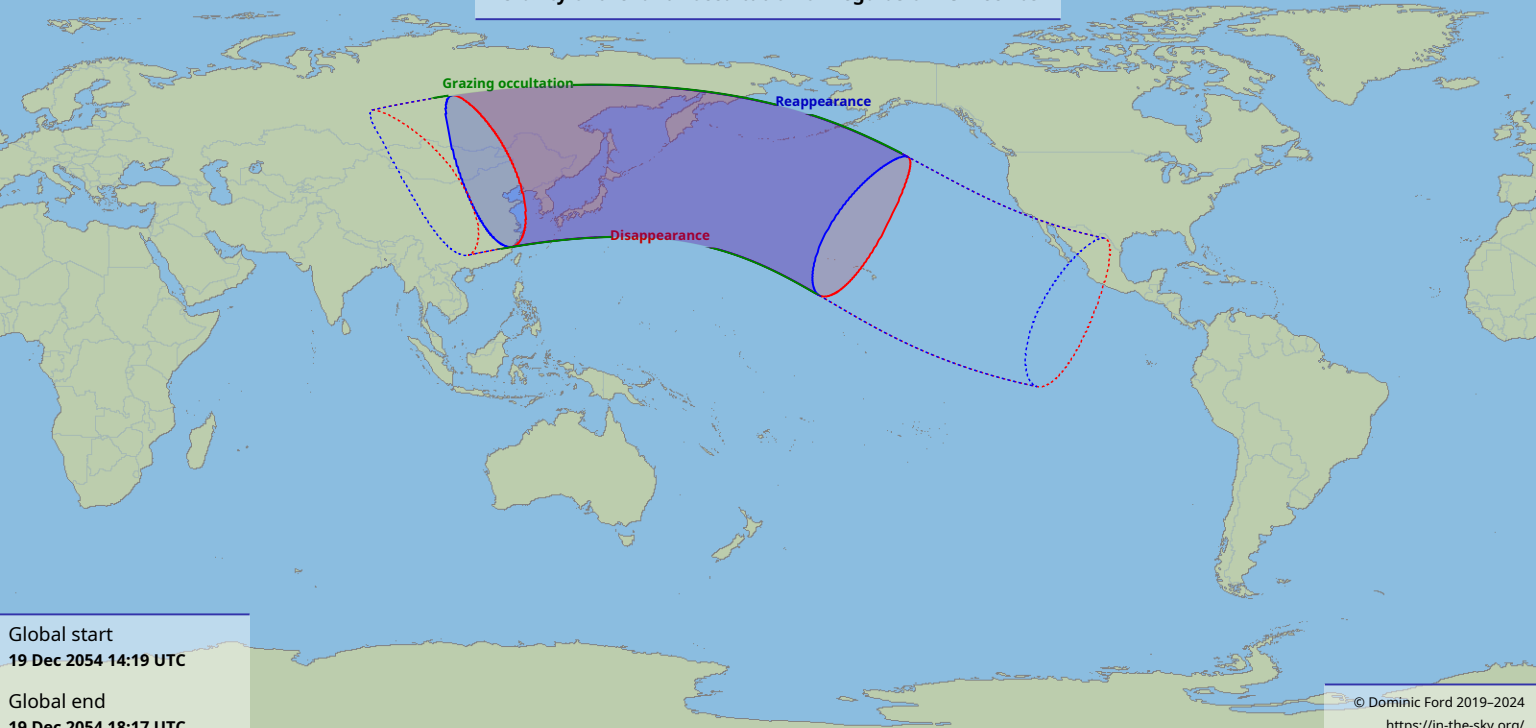

Visibility of the lunar occultation of Regulus on 19 Dec 2054

Global start
19 Dec 2054 14:19 UTC

Global end
19 Dec 2054 18:17 UTC