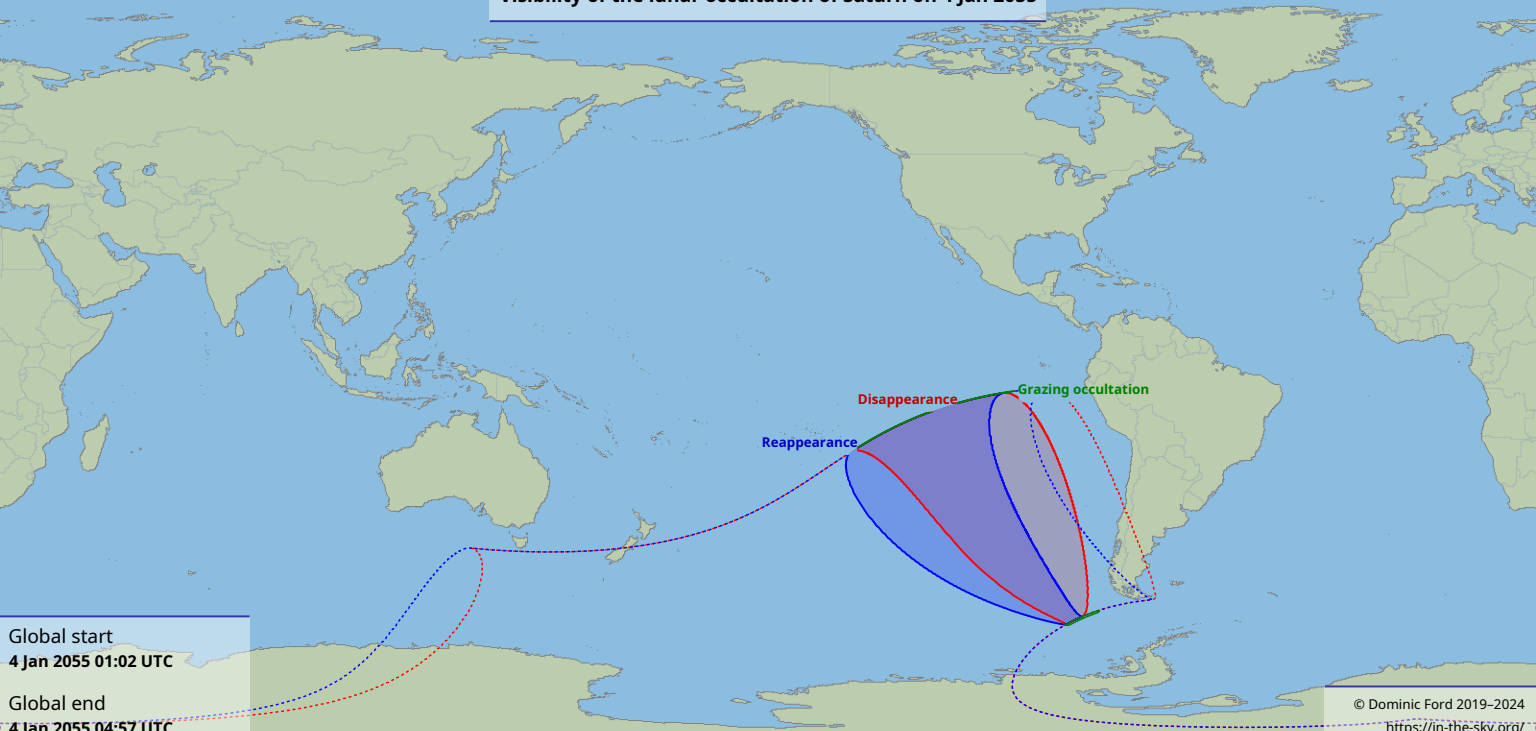

Visibility of the lunar occultation of Saturn on 4 Jan 2055

Global start
4 Jan 2055 01:02 UTC

Global end
4 Jan 2055 04:57 UTC