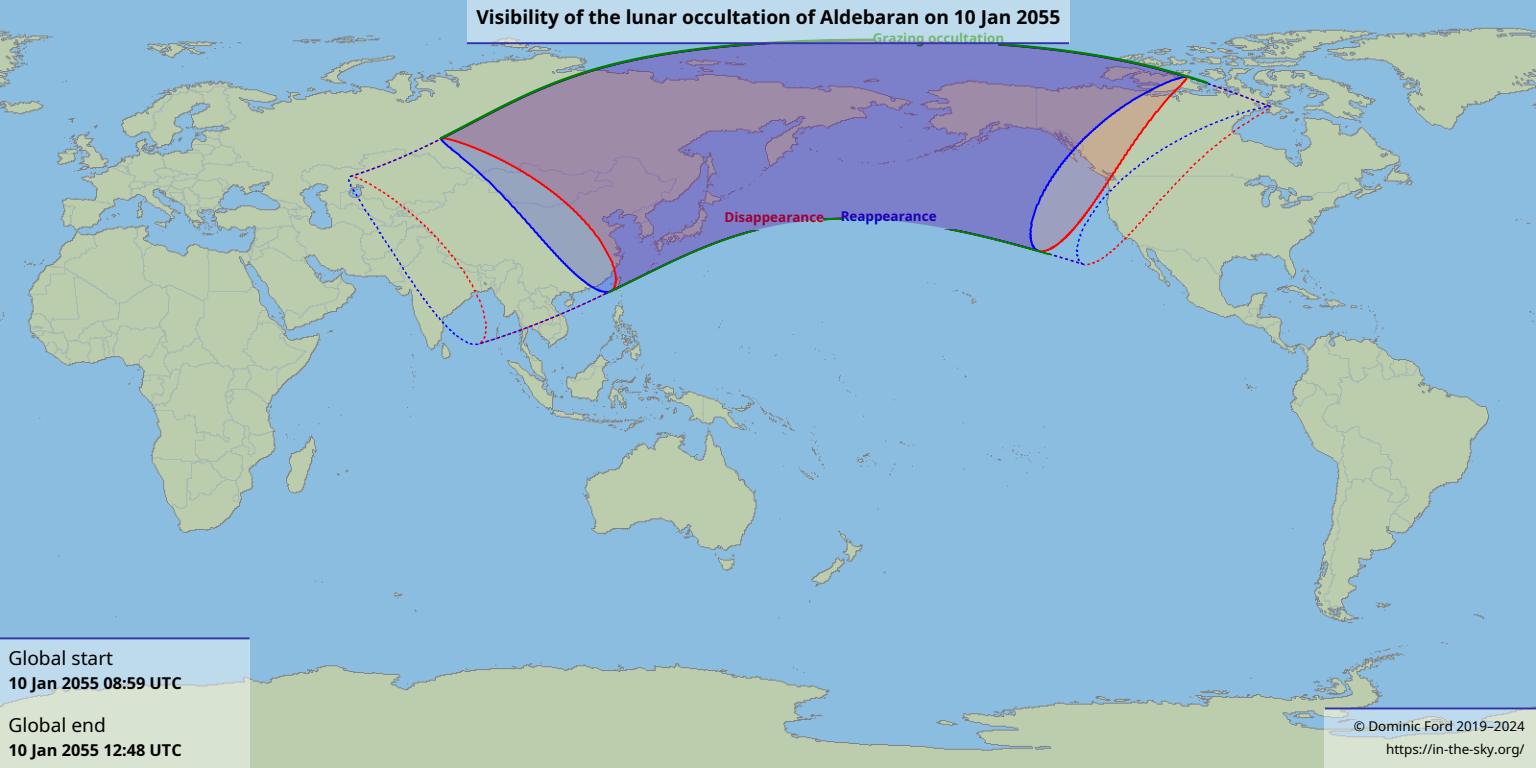

Visibility of the lunar occultation of Aldebaran on 10 Jan 2055

Global start
10 Jan 2055 08:59 UTC

Global end
10 Jan 2055 12:48 UTC