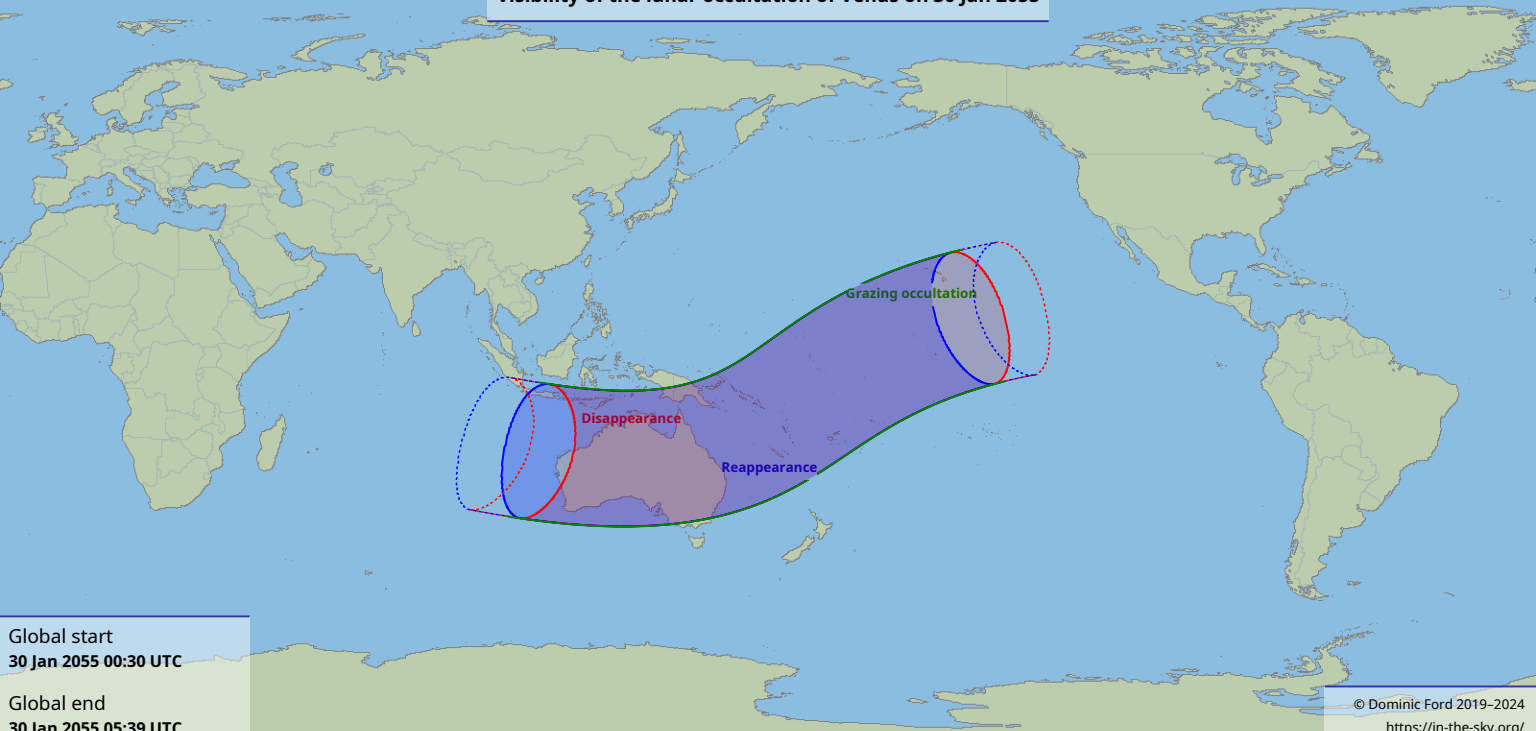

Visibility of the lunar occultation of Venus on 30 Jan 2055

Global start
30 Jan 2055 00:30 UTC

Global end
30 Jan 2055 05:39 UTC