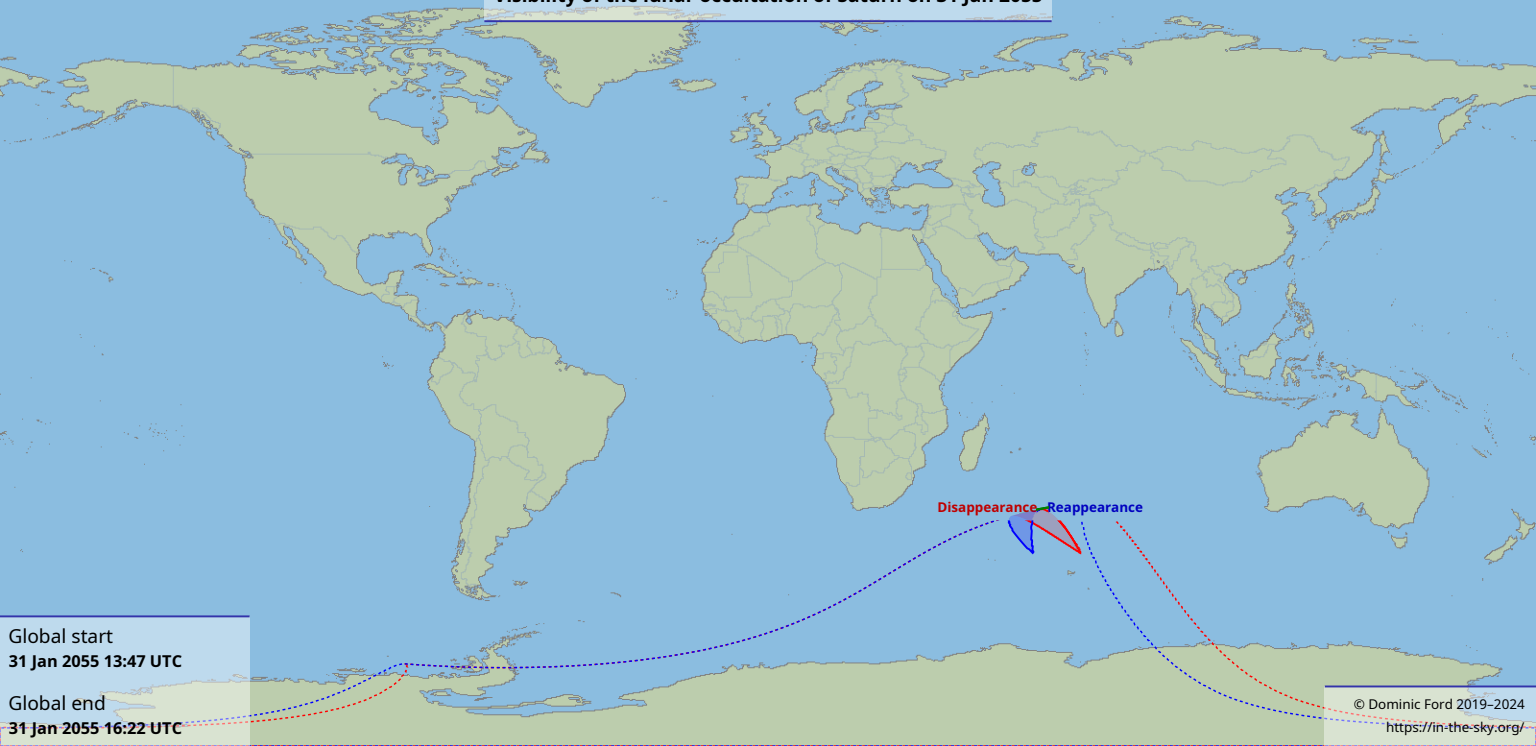

Visibility of the lunar occultation of Saturn on 31 Jan 2055

Global start
31 Jan 2055 13:47 UTC

Global end
31 Jan 2055 16:22 UTC

Disappearance - Reappearance