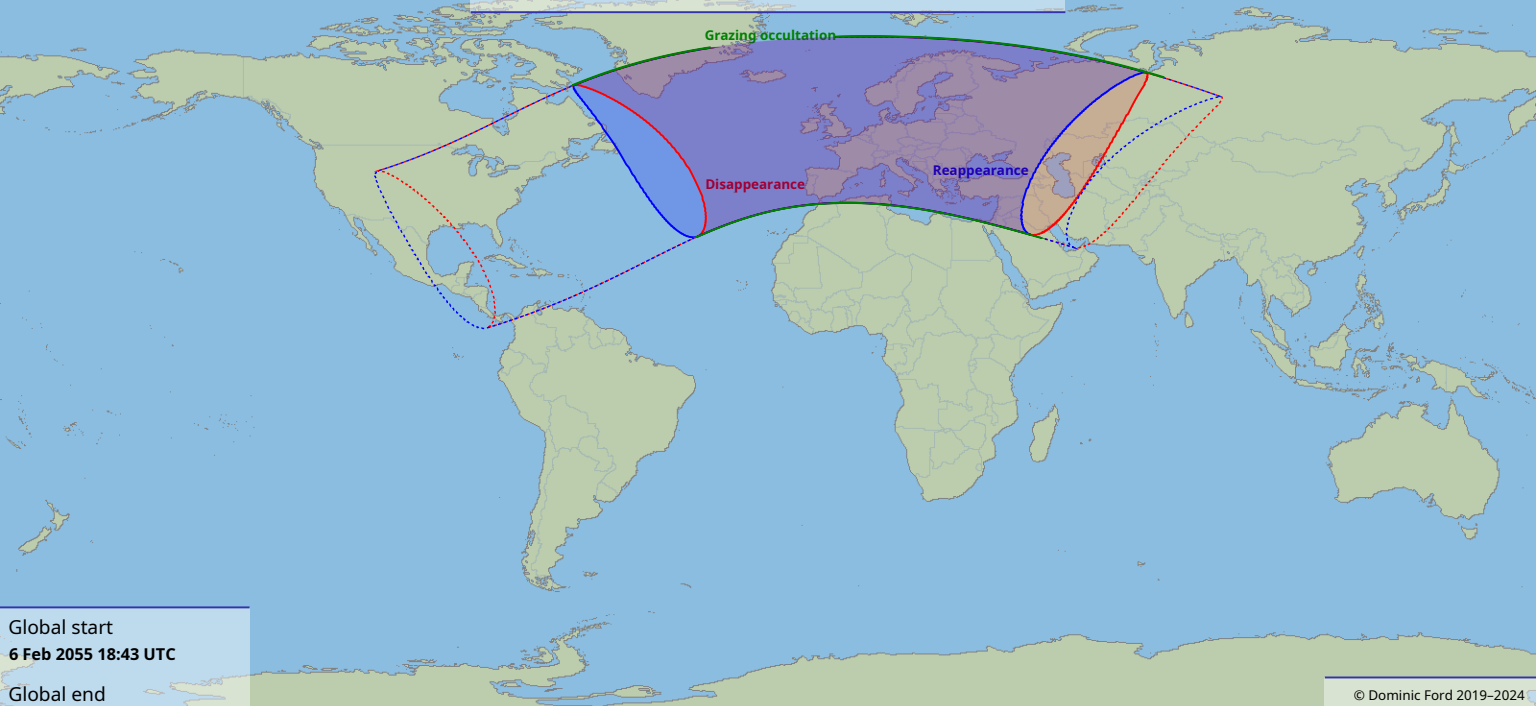

Visibility of the lunar occultation of Aldebaran on 6 Feb 2055

Global start
6 Feb 2055 18:43 UTC

Global end
6 Feb 2055 22:42 UTC