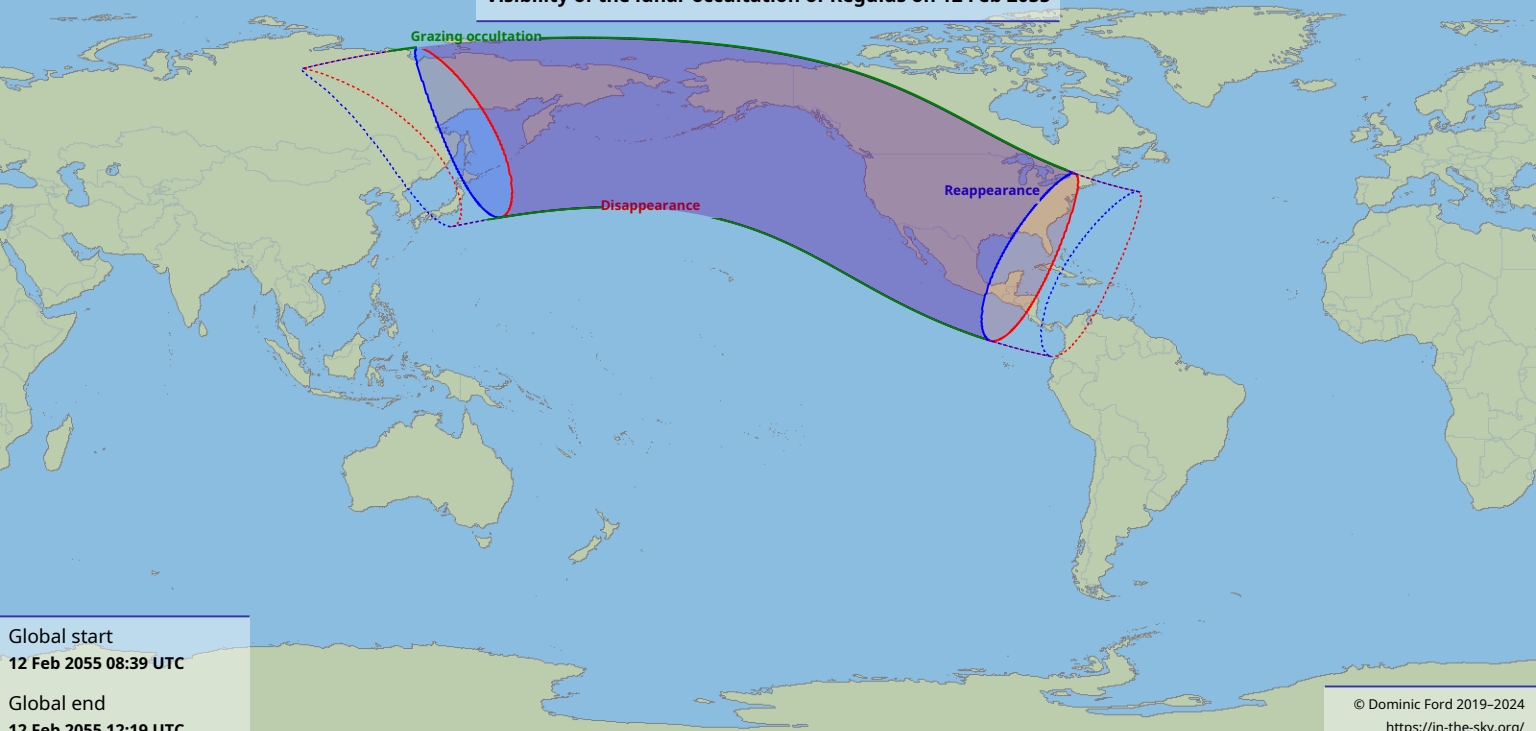

# Visibility of the lunar occultation of Regulus on 12 Feb 2055

Global start  
12 Feb 2055 08:39 UTC

Global end  
12 Feb 2055 12:19 UTC