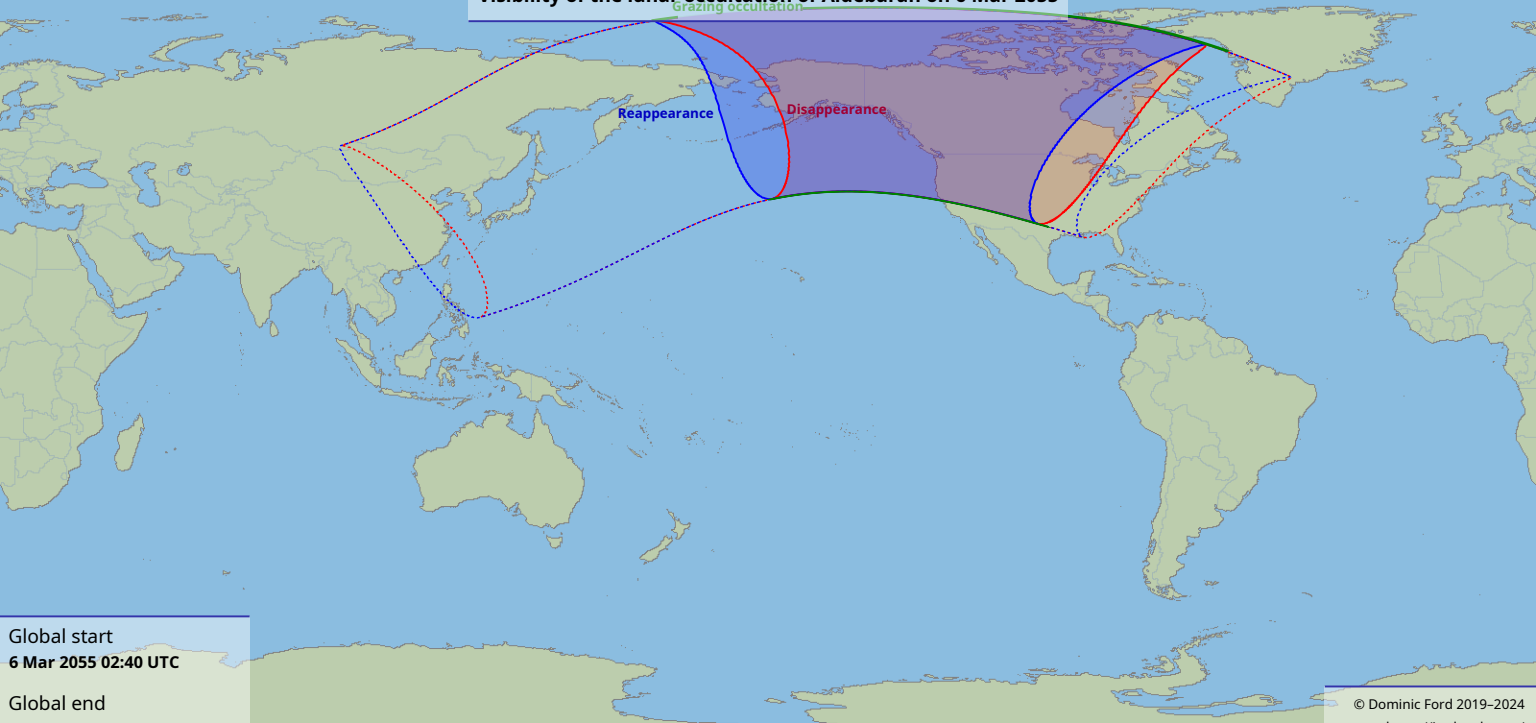

Visibility of the lunar occultation of Aldebaran on 6 Mar 2055

Global start
6 Mar 2055 02:40 UTC

Global end
6 Mar 2055 06:34 UTC