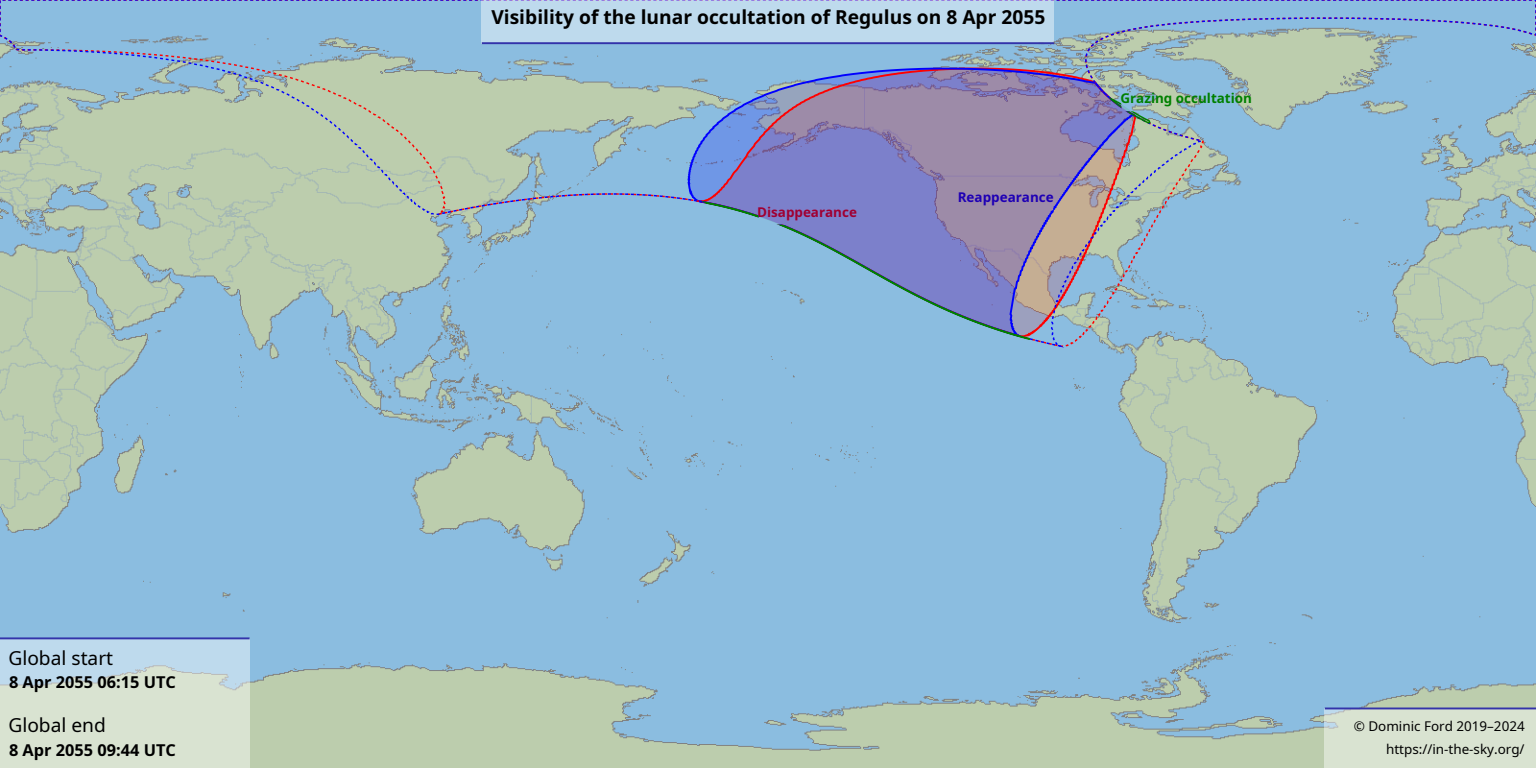

# Visibility of the lunar occultation of Regulus on 8 Apr 2025

Global start  
8 Apr 2025 06:15 UTC

Global end  
8 Apr 2025 09:44 UTC