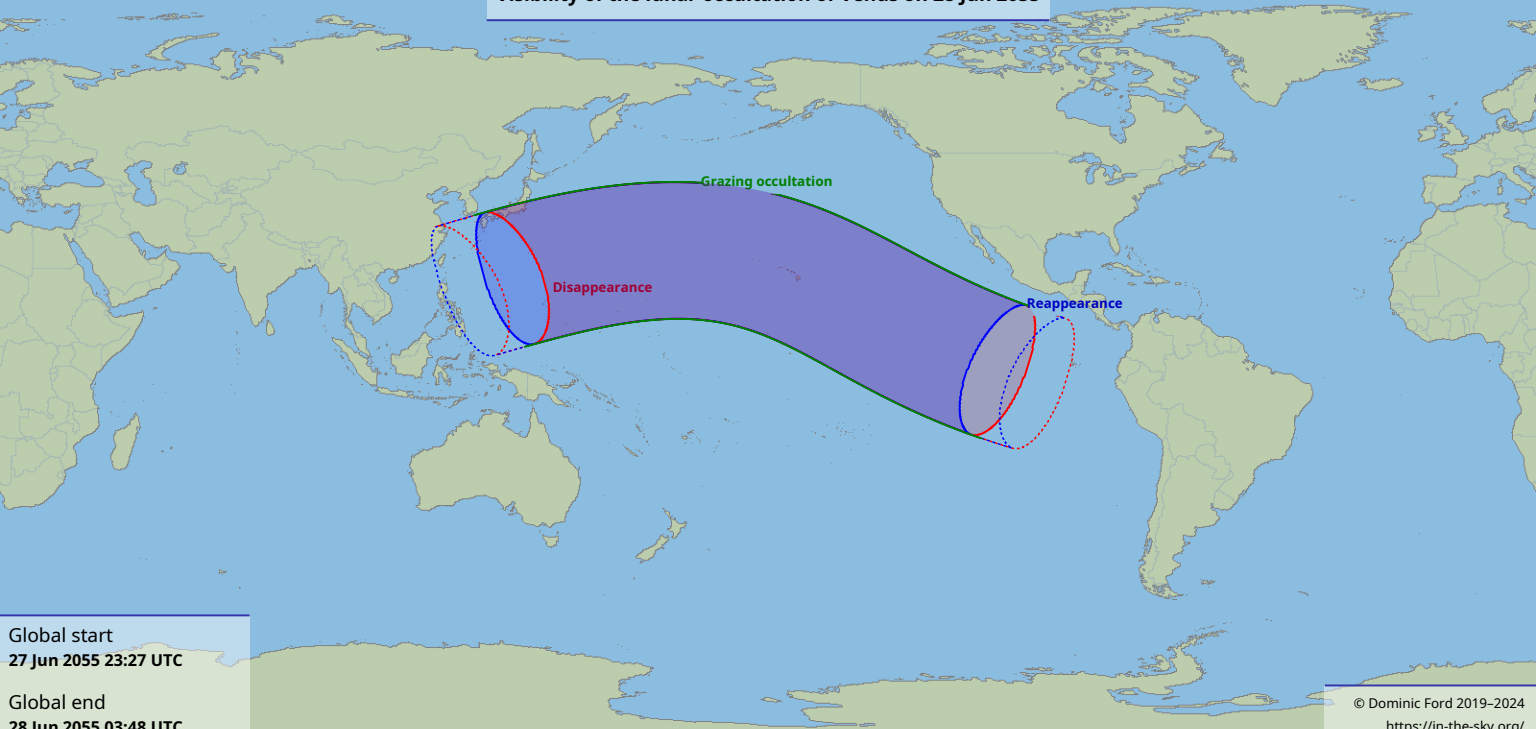

Visibility of the lunar occultation of Venus on 28 Jun 2055

Global start
27 Jun 2055 23:27 UTC

Global end
28 Jun 2055 03:48 UTC