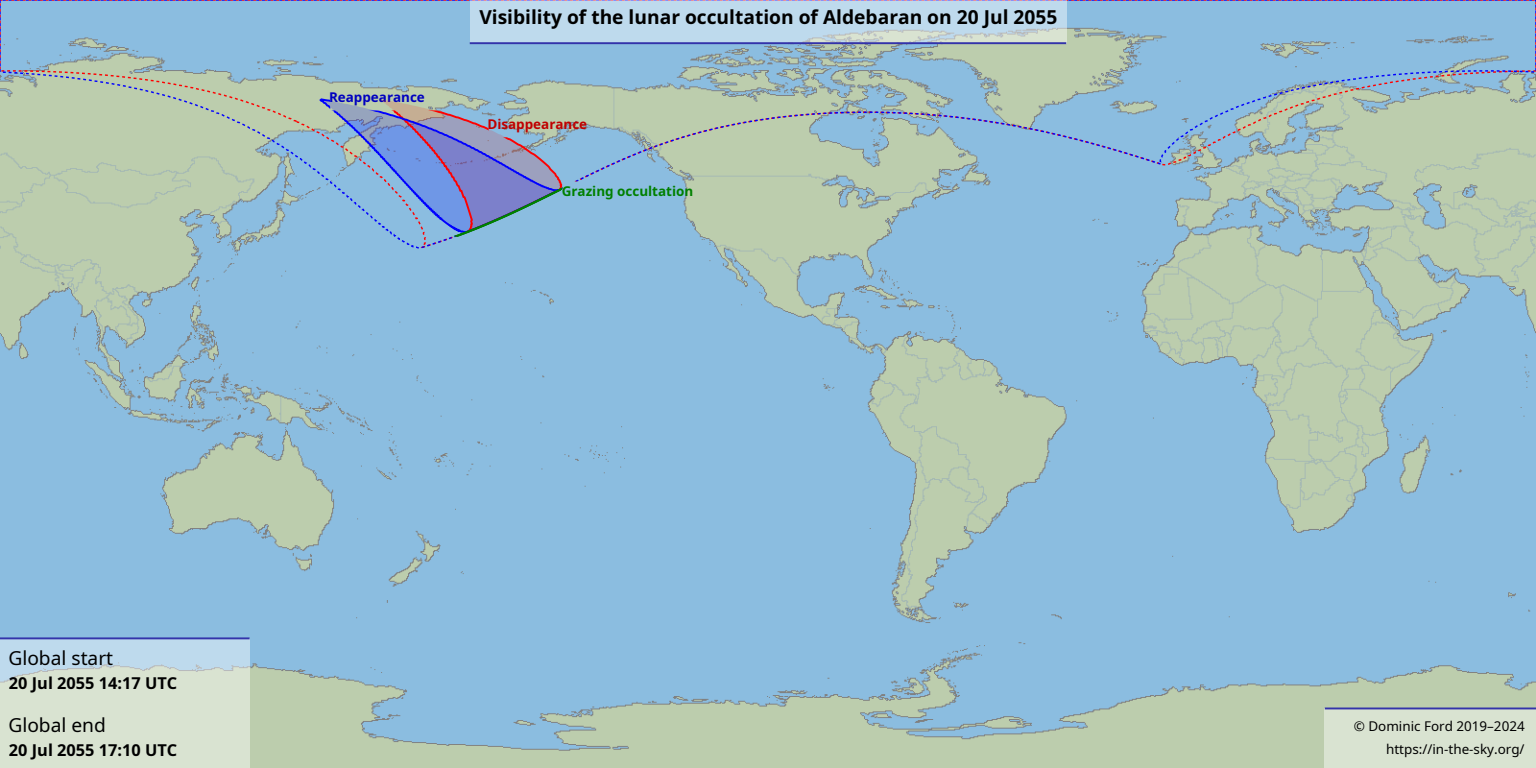

Visibility of the lunar occultation of Aldebaran on 20 Jul 2055

Global start
20 Jul 2055 14:17 UTC

Global end
20 Jul 2055 17:10 UTC