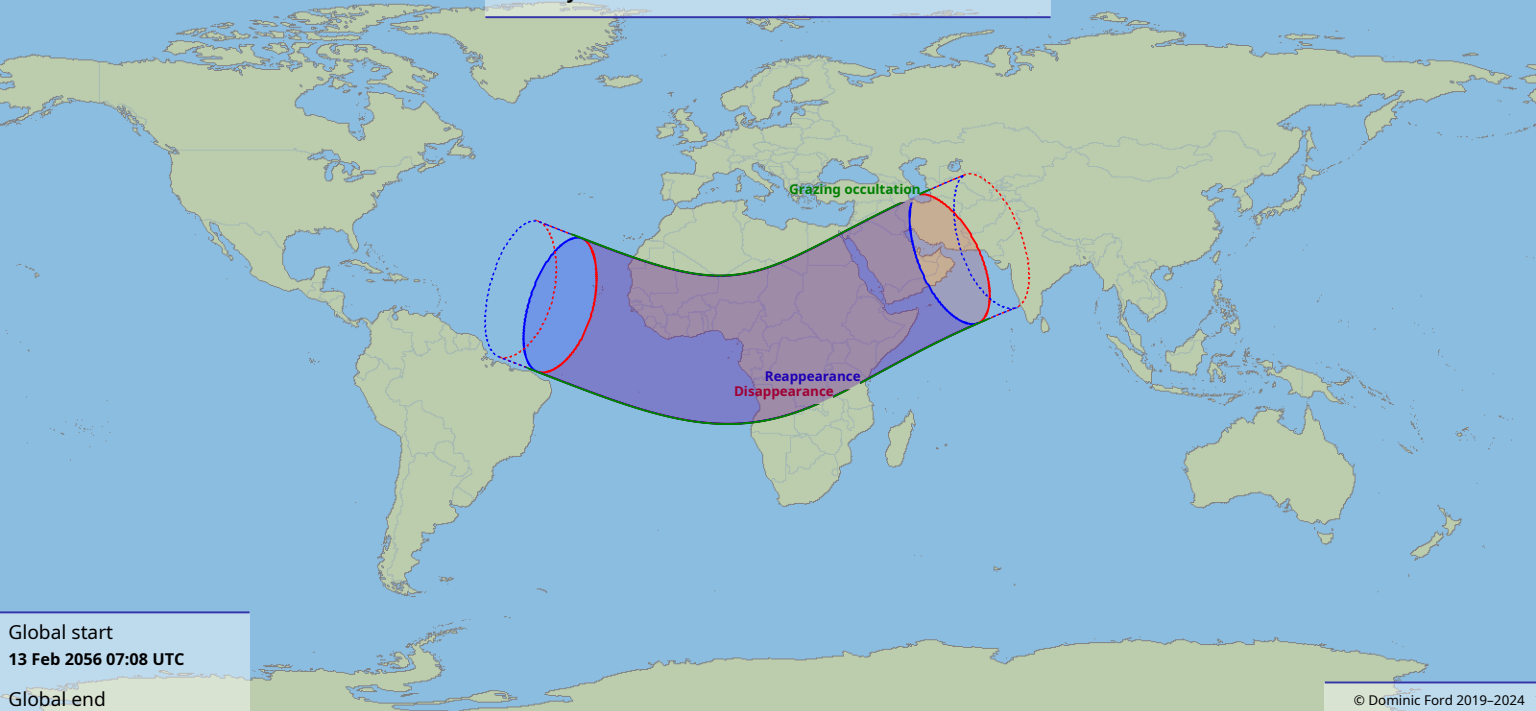

# Visibility of the lunar occultation of Venus on 13 Feb 2056

Global start  
13 Feb 2056 07:08 UTC

Global end  
13 Feb 2056 11:46 UTC