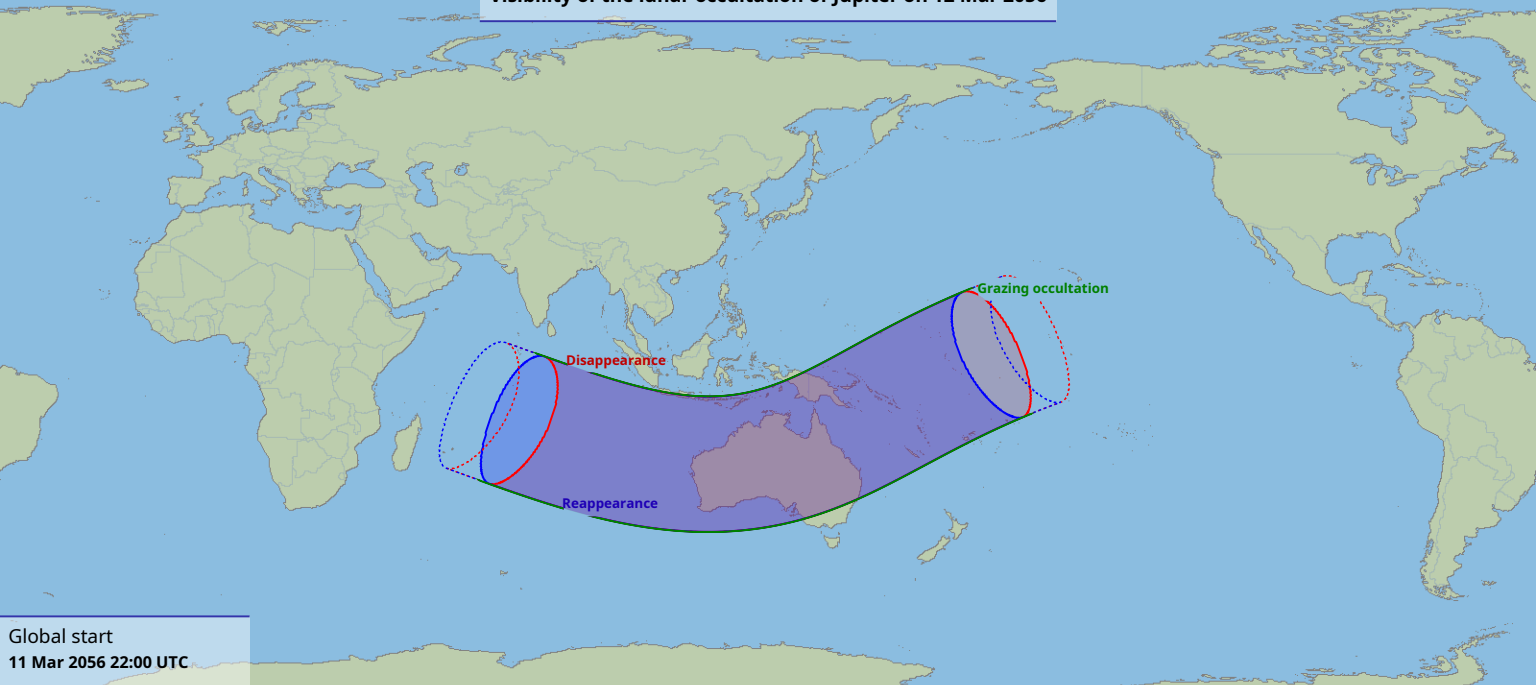

Visibility of the lunar occultation of Jupiter on 12 Mar 2056

Global start
11 Mar 2056 22:00 UTC

Global end
12 Mar 2056 02:31 UTC