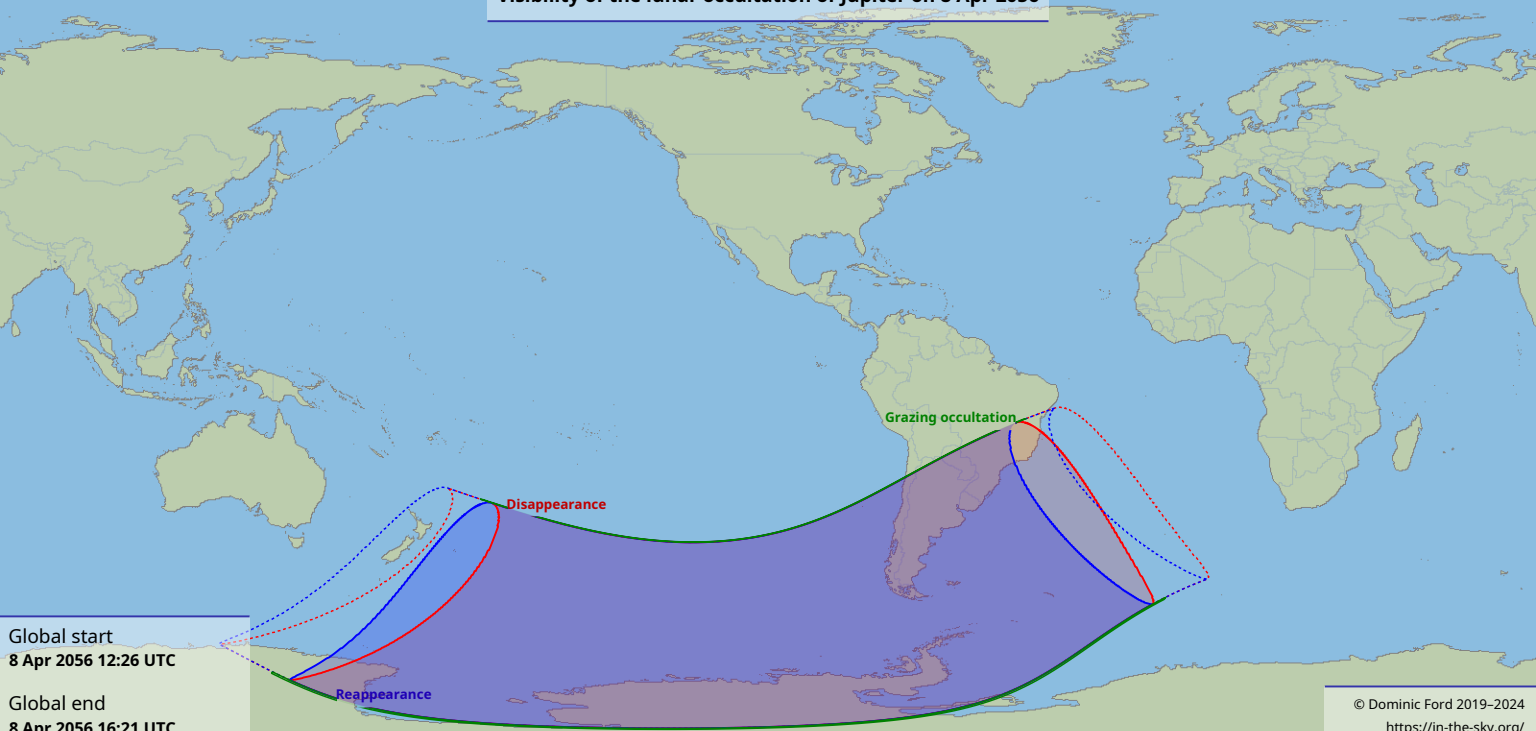

Visibility of the lunar occultation of Jupiter on 8 Apr 2056

Global start
8 Apr 2056 12:26 UTC

Global end
8 Apr 2056 16:21 UTC