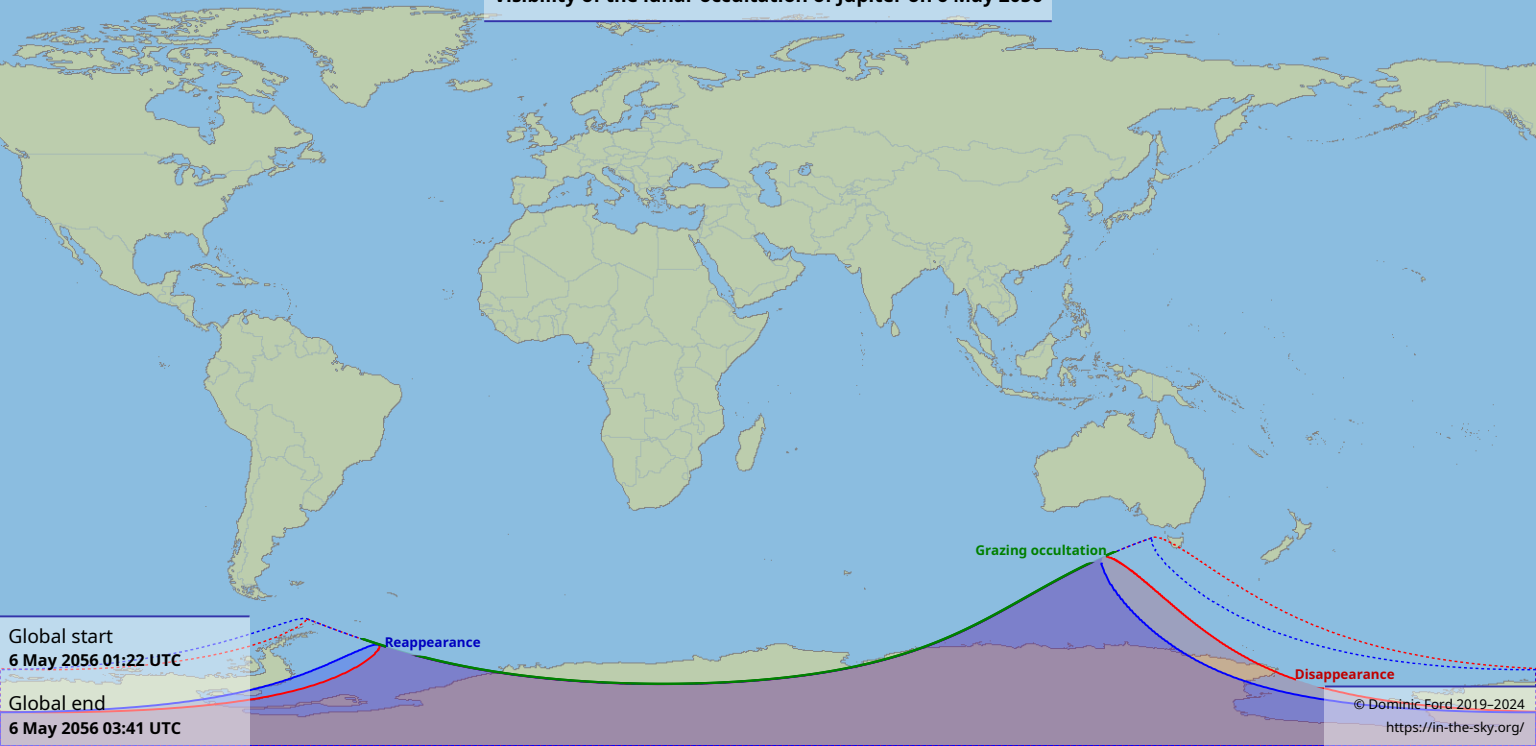

Visibility of the lunar occultation of Jupiter on 6 May 2056

Global start
6 May 2056 01:22 UTC

Global end
6 May 2056 03:41 UTC

Reappearance

Grazing occultation

Disappearance