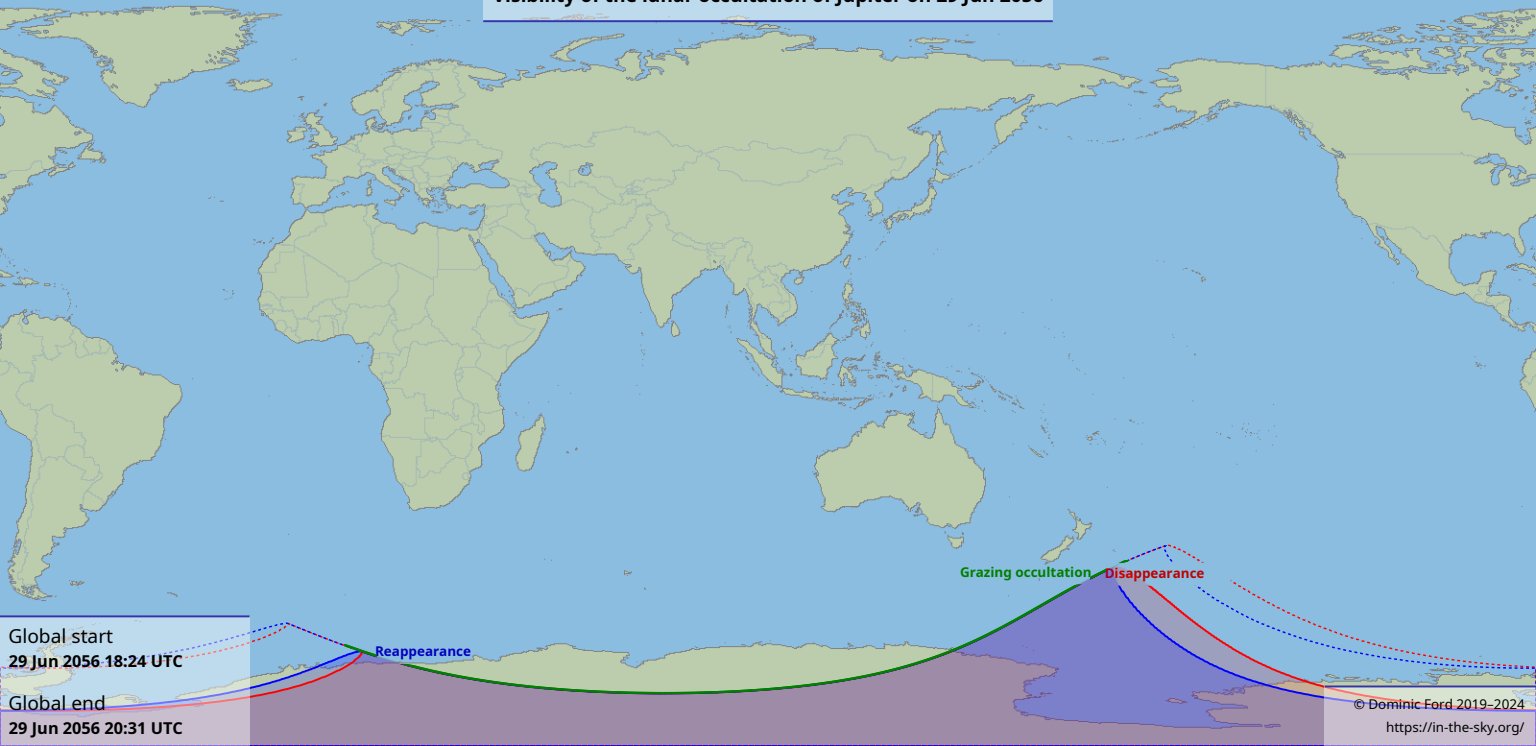

Visibility of the lunar occultation of Jupiter on 29 Jun 2056

Global start
29 Jun 2056 18:24 UTC

Global end
29 Jun 2056 20:31 UTC

Reappearance

Grazing occultation Disappearance