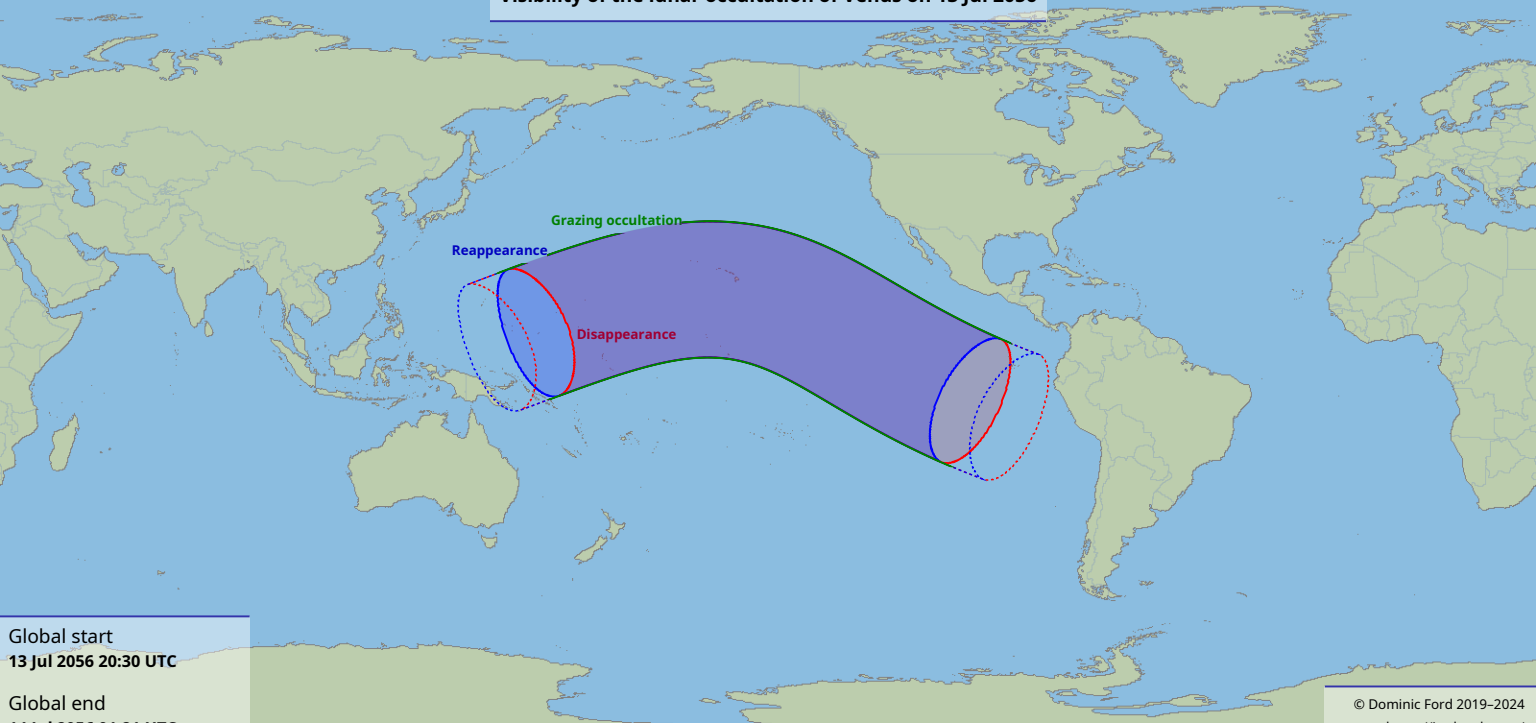

Visibility of the lunar occultation of Venus on 13 Jul 2056

Global start
13 Jul 2056 20:30 UTC

Global end
14 Jul 2056 01:21 UTC