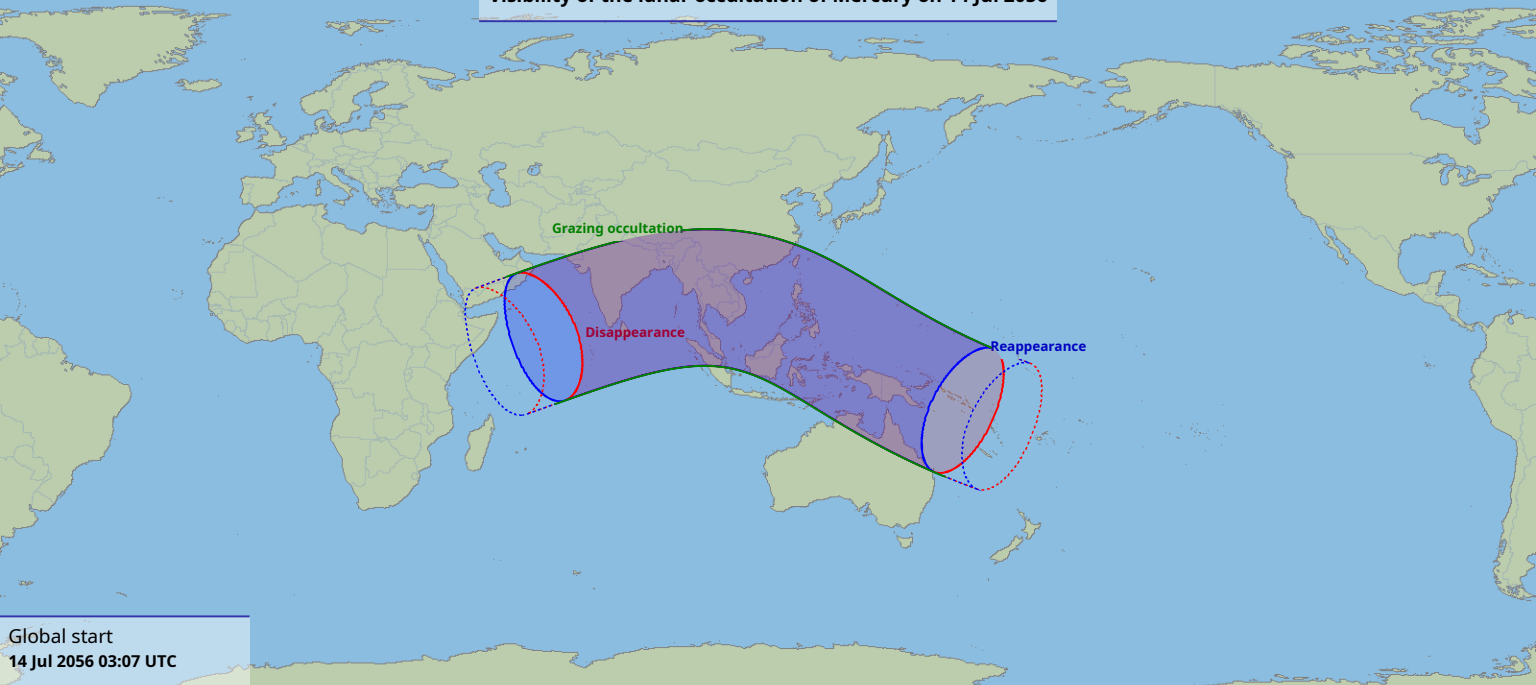

Visibility of the lunar occultation of Mercury on 14 Jul 2056

Global start
14 Jul 2056 03:07 UTC

Global end
14 Jul 2056 08:11 UTC