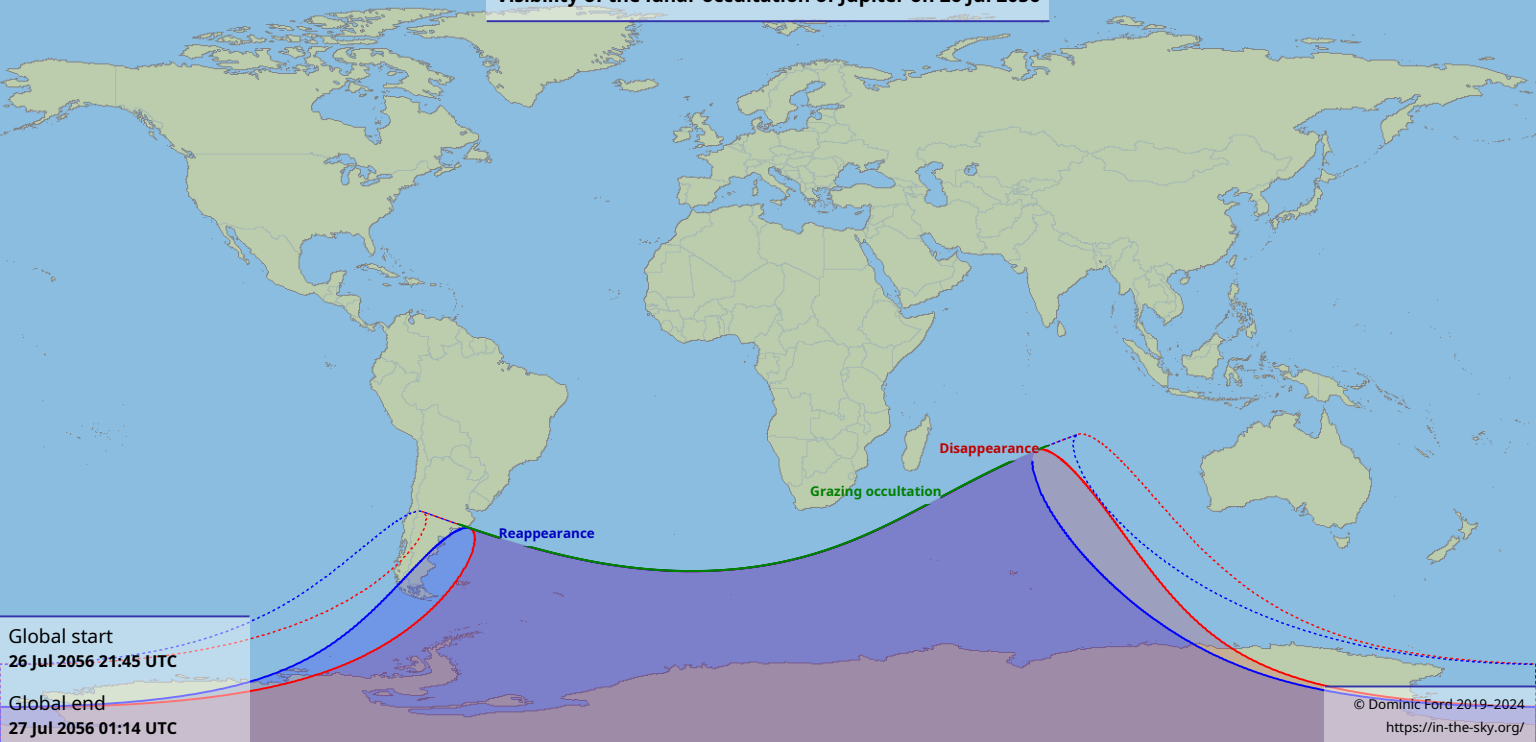

Visibility of the lunar occultation of Jupiter on 26 Jul 2056

Global start
26 Jul 2056 21:45 UTC

Global end
27 Jul 2056 01:14 UTC