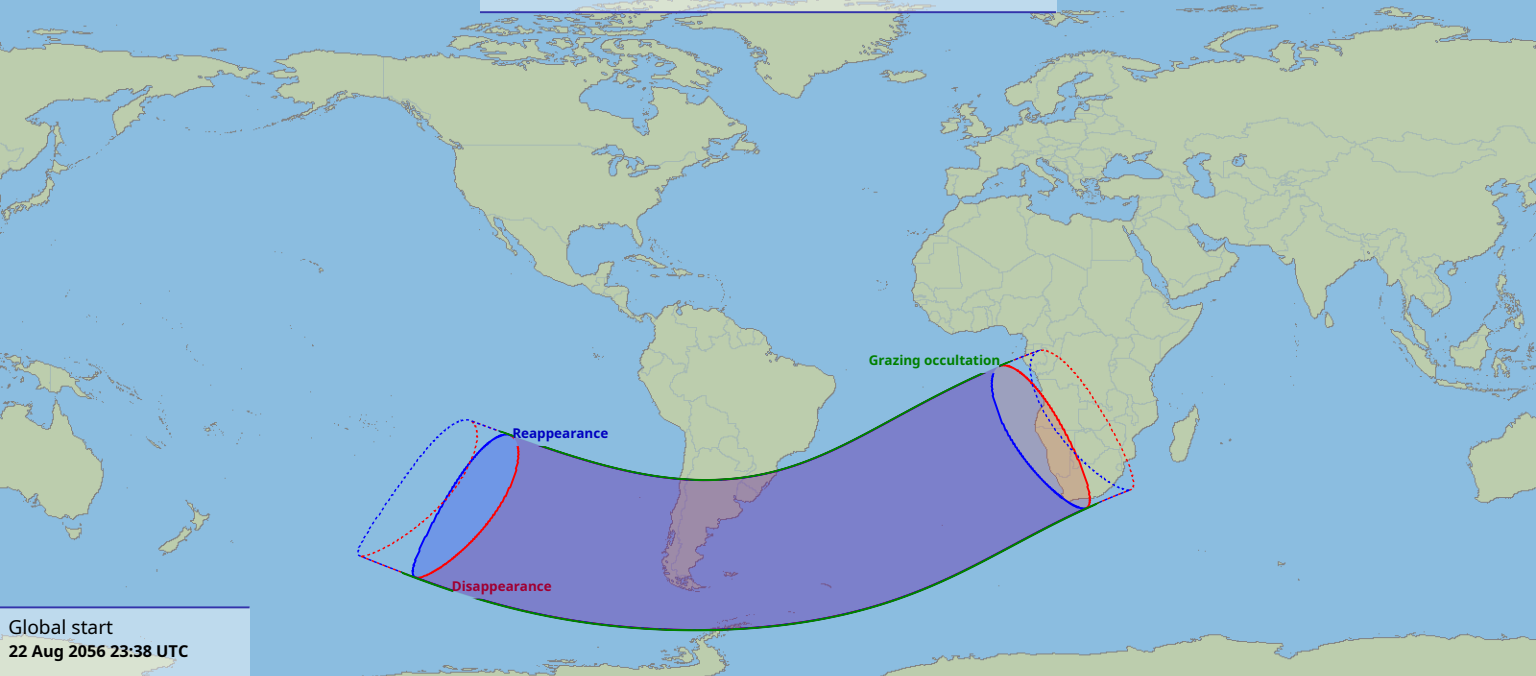

Visibility of the lunar occultation of Jupiter on 23 Aug 2056

Global start
22 Aug 2056 23:38 UTC

Global end
23 Aug 2056 03:42 UTC