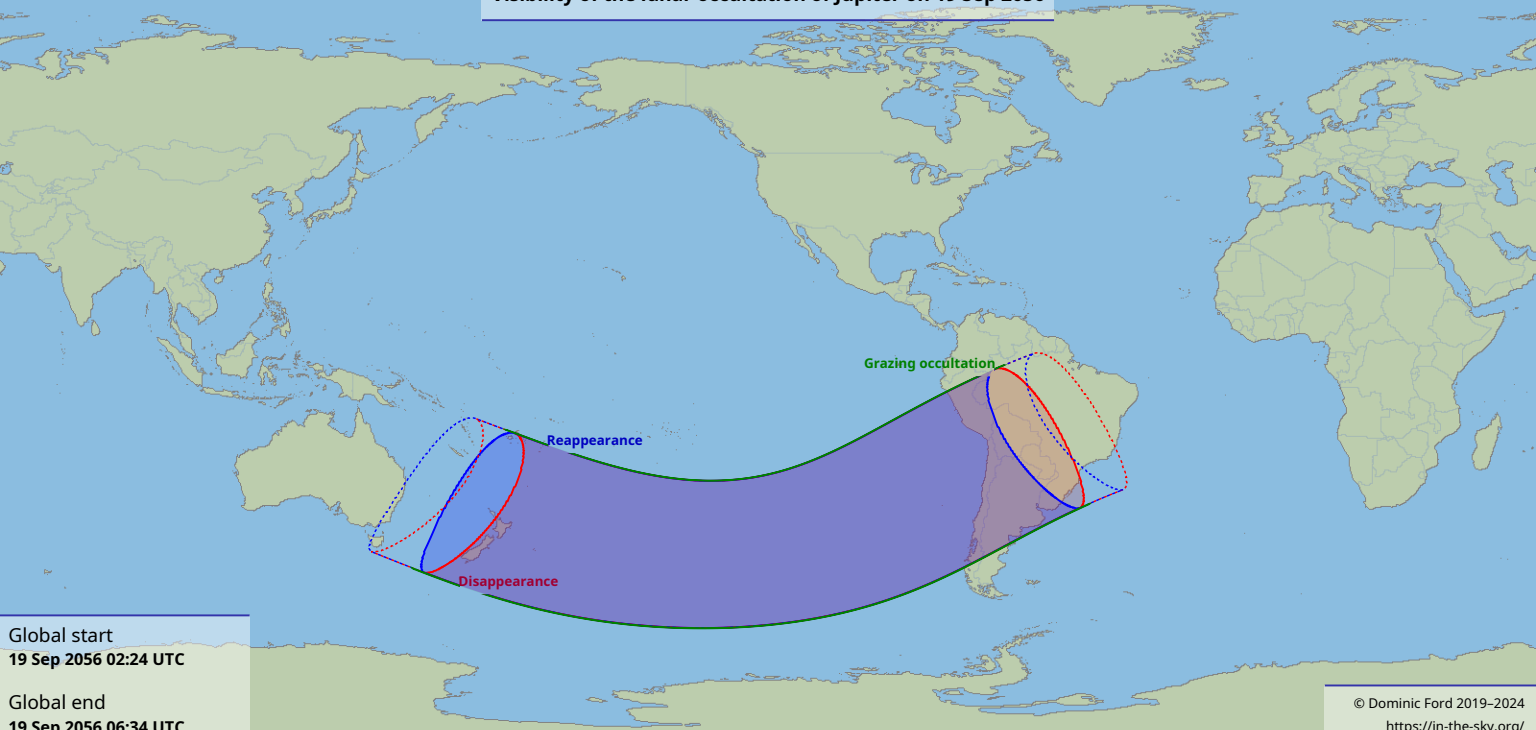

# Visibility of the lunar occultation of Jupiter on 19 Sep 2056

Global start  
19 Sep 2056 02:24 UTC

Global end  
19 Sep 2056 06:34 UTC