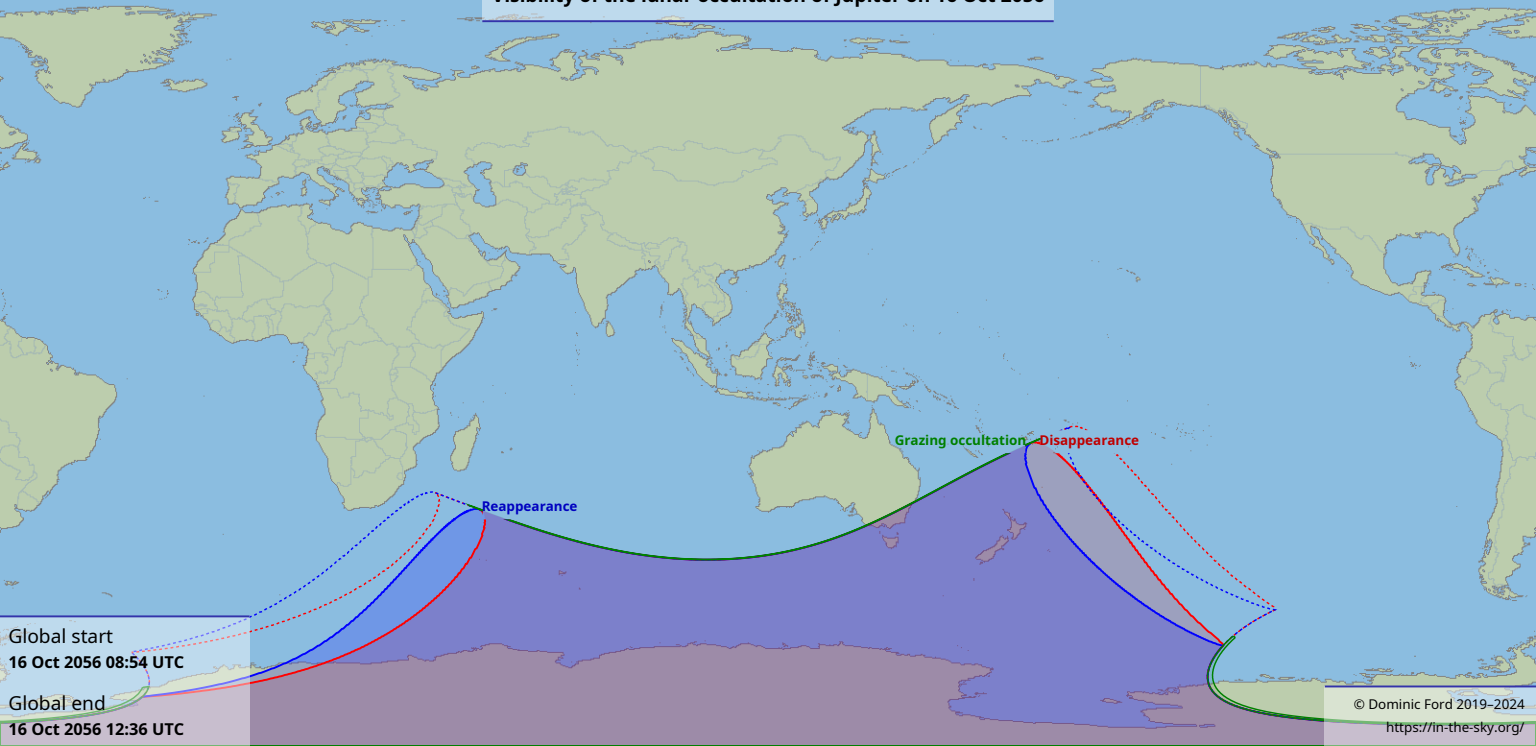

Visibility of the lunar occultation of Jupiter on 16 Oct 2056

Global start
16 Oct 2056 08:54 UTC

Global end
16 Oct 2056 12:36 UTC