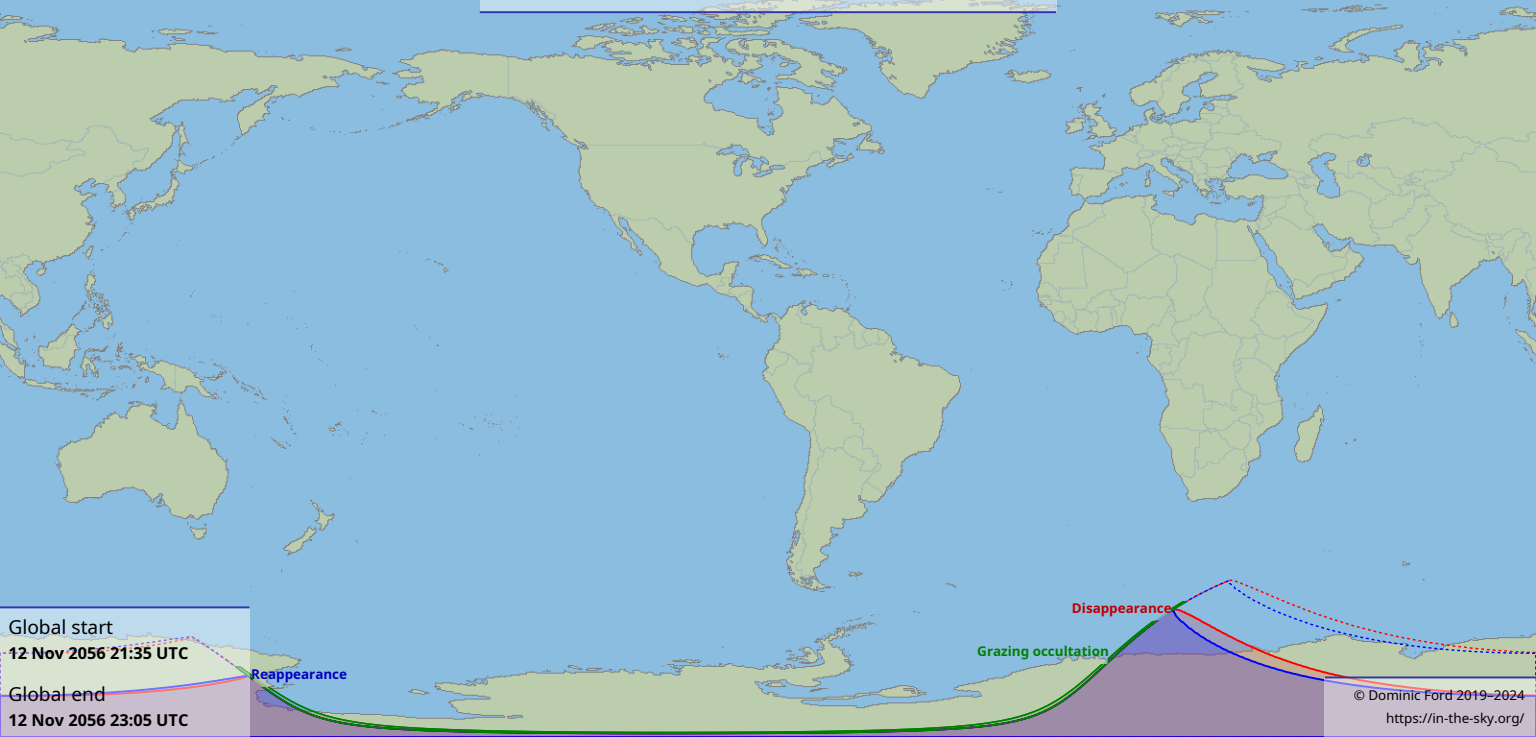

# Visibility of the lunar occultation of Jupiter on 12 Nov 2056

Global start

12 Nov 2056 21:35 UTC

Global end

12 Nov 2056 23:05 UTC

Reappearance

Disappearance

Grazing occultation