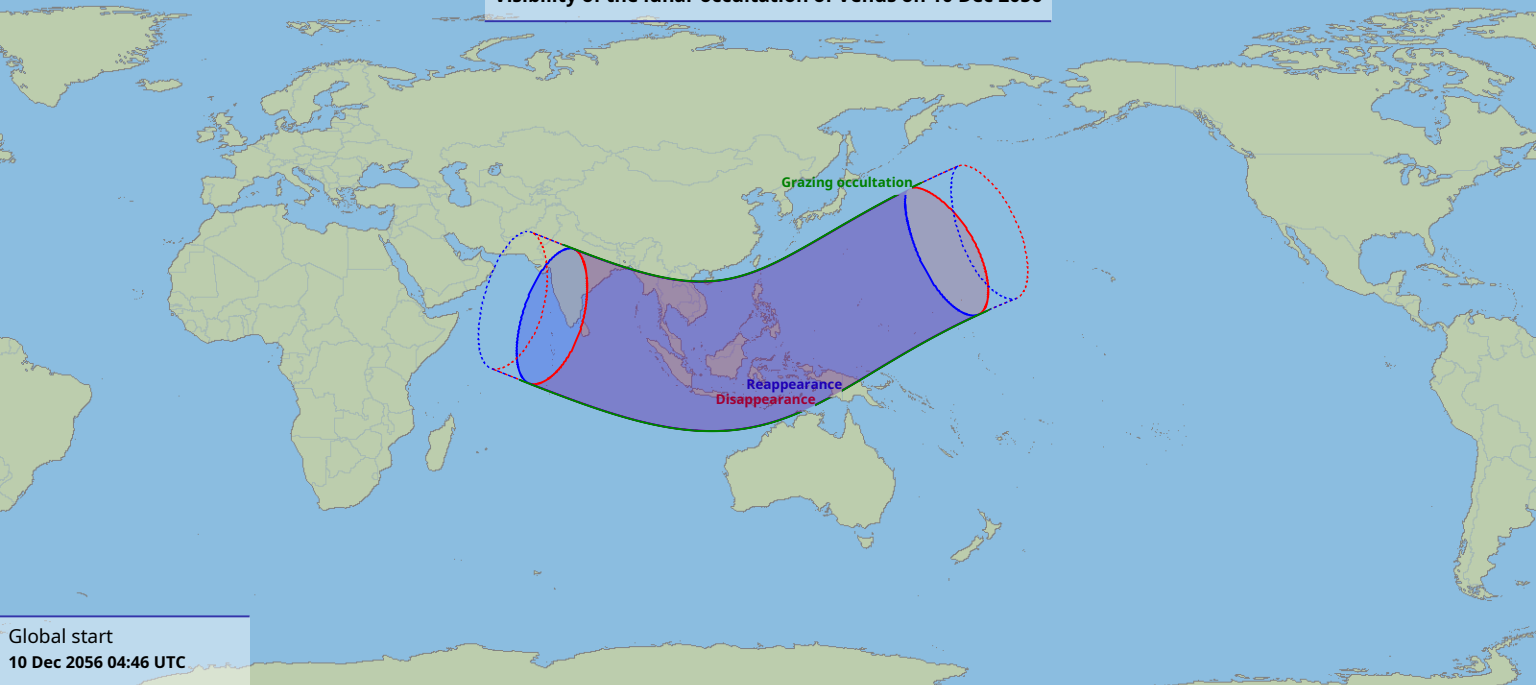

Visibility of the lunar occultation of Venus on 10 Dec 2056

Global start
10 Dec 2056 04:46 UTC

Global end
10 Dec 2056 09:08 UTC