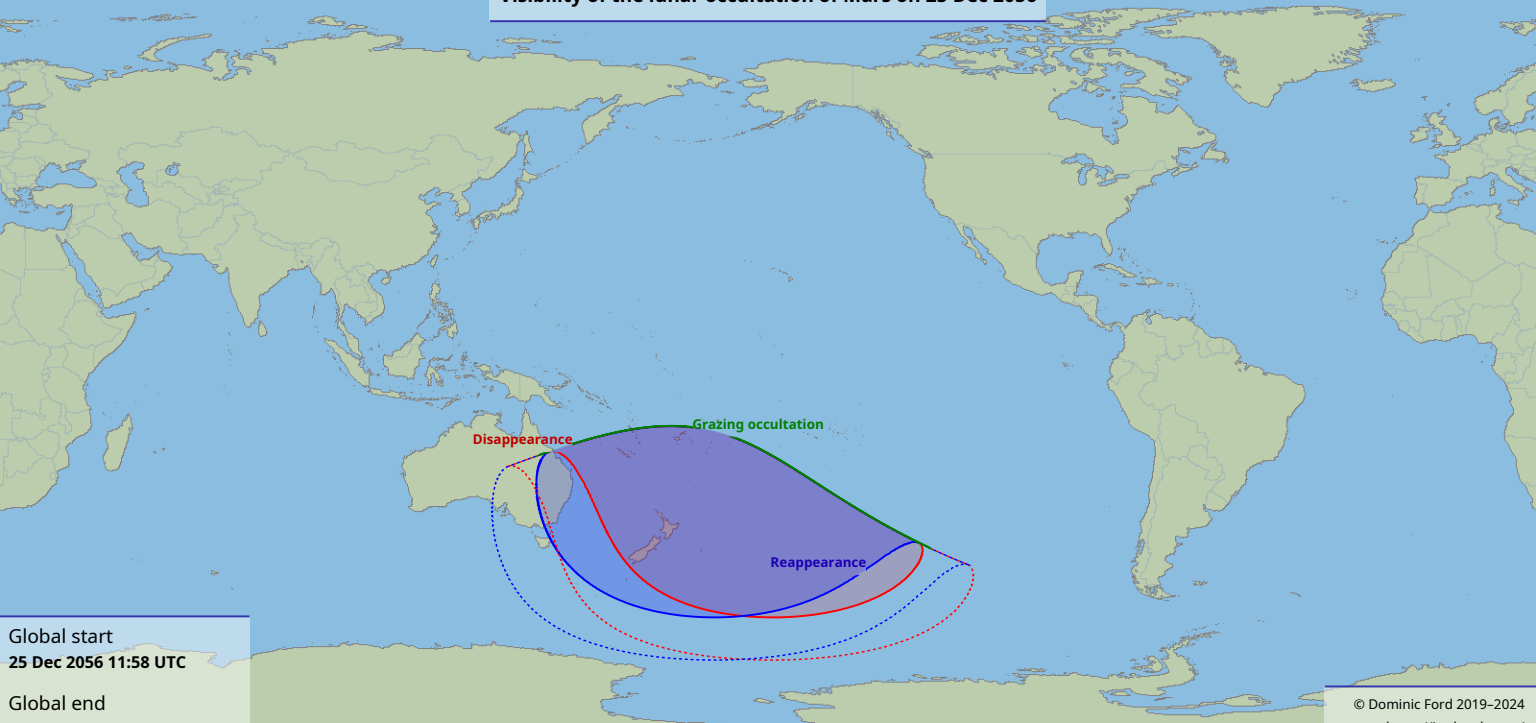

Visibility of the lunar occultation of Mars on 25 Dec 2056

Global start
25 Dec 2056 11:58 UTC

Global end
25 Dec 2056 15:07 UTC