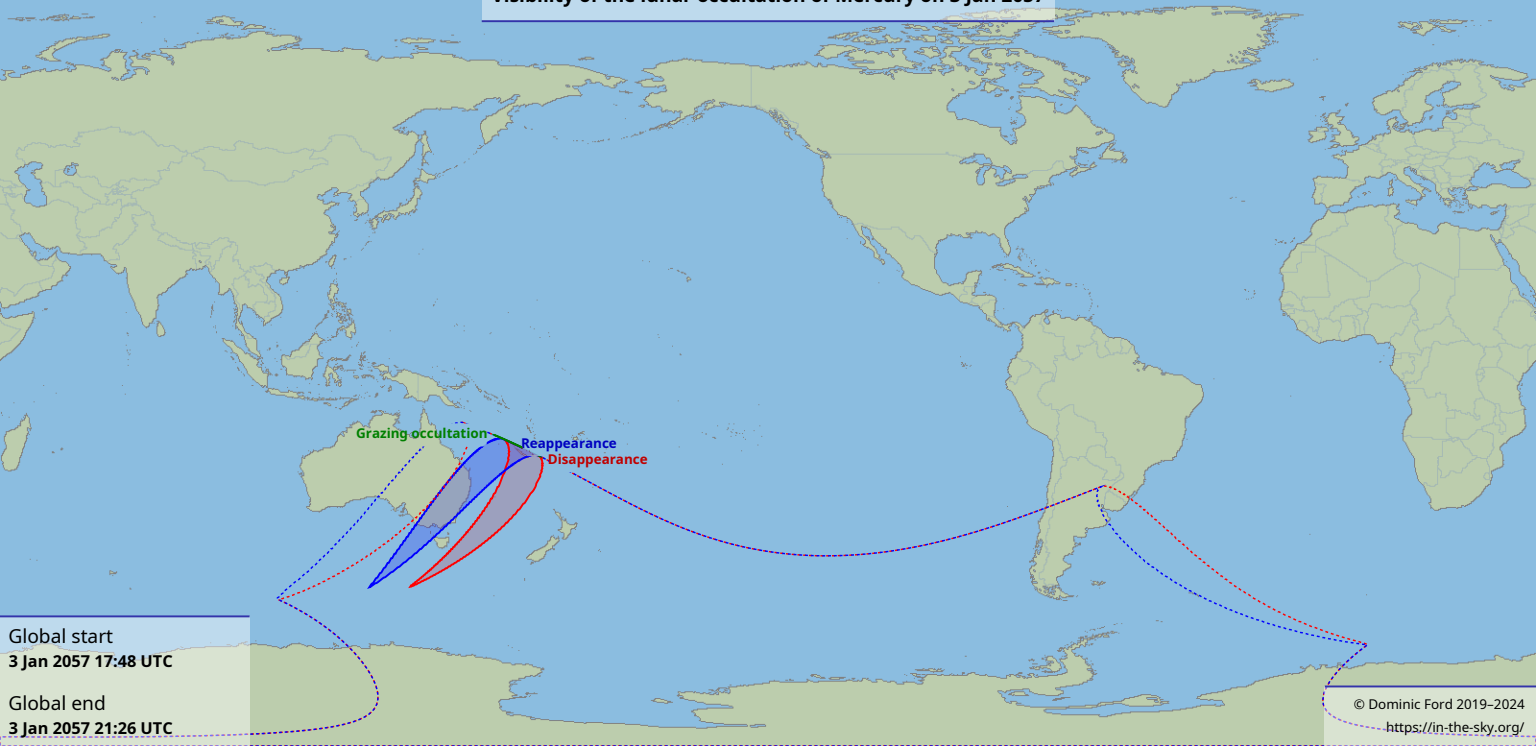

Visibility of the lunar occultation of Mercury on 3 Jan 2057

Grazing occultation

Reappearance

Disappearance

Global start
3 Jan 2057 17:48 UTC

Global end
3 Jan 2057 21:26 UTC