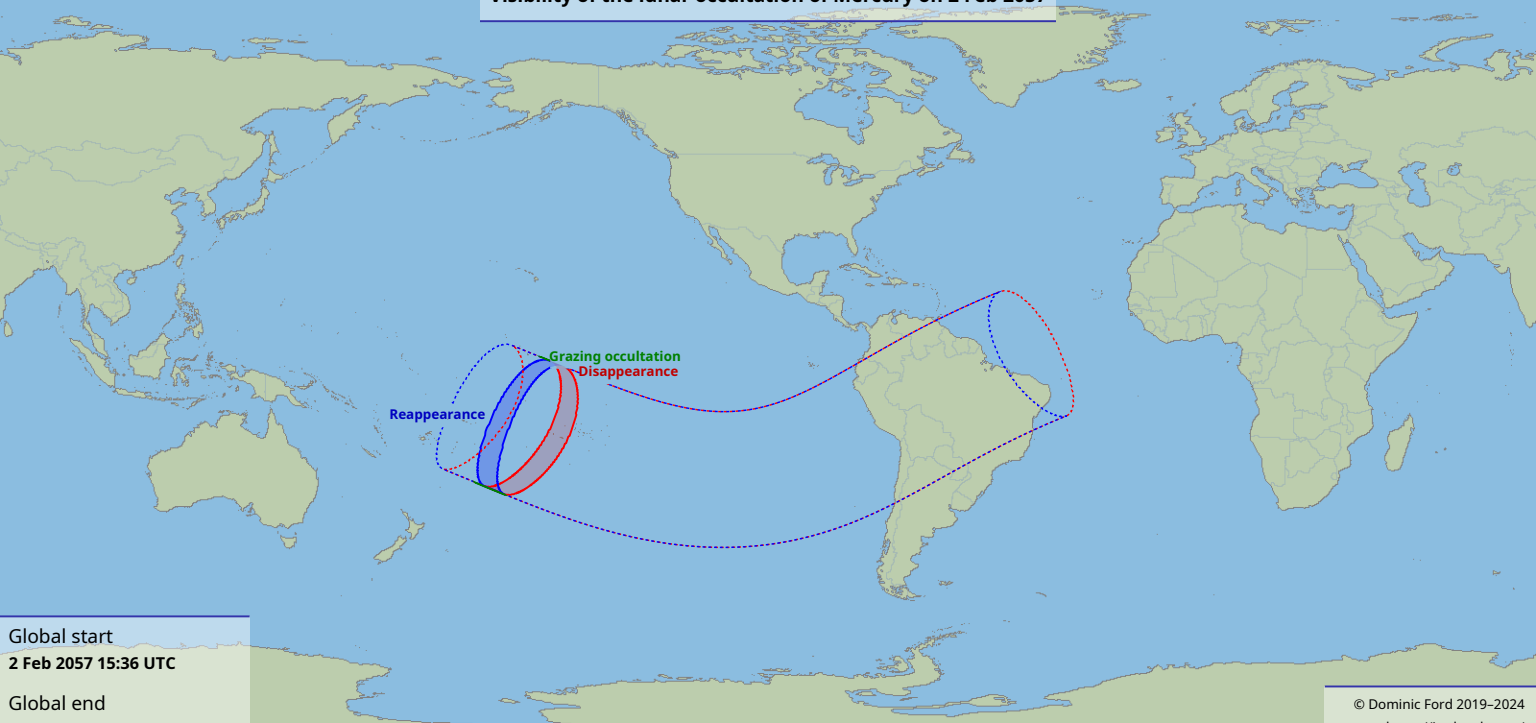

Visibility of the lunar occultation of Mercury on 2 Feb 2057

Reappearance

Grazing occultation

Disappearance

Global start
2 Feb 2057 15:36 UTC

Global end
2 Feb 2057 20:17 UTC