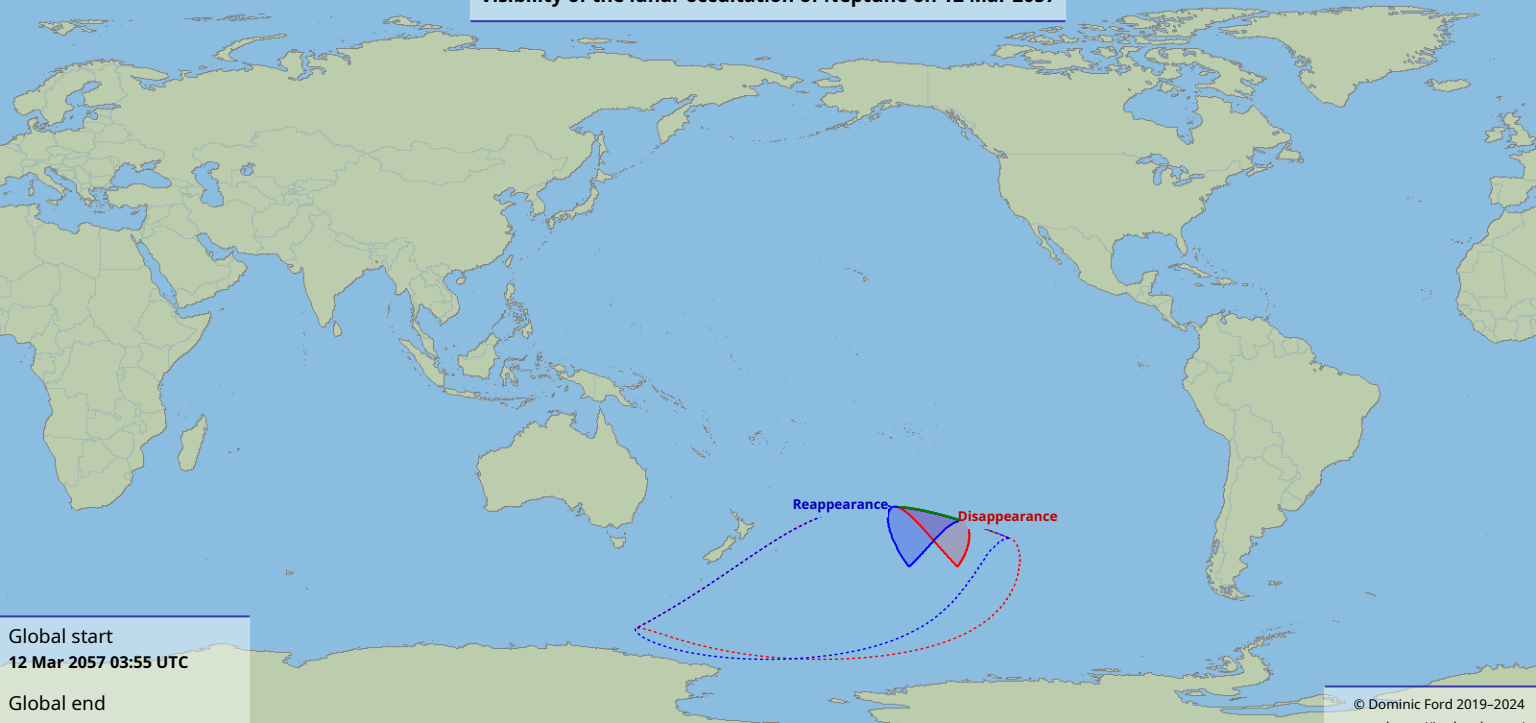

# Visibility of the lunar occultation of Neptune on 12 Mar 2057

Global start  
12 Mar 2057 03:55 UTC

Global end  
12 Mar 2057 06:09 UTC