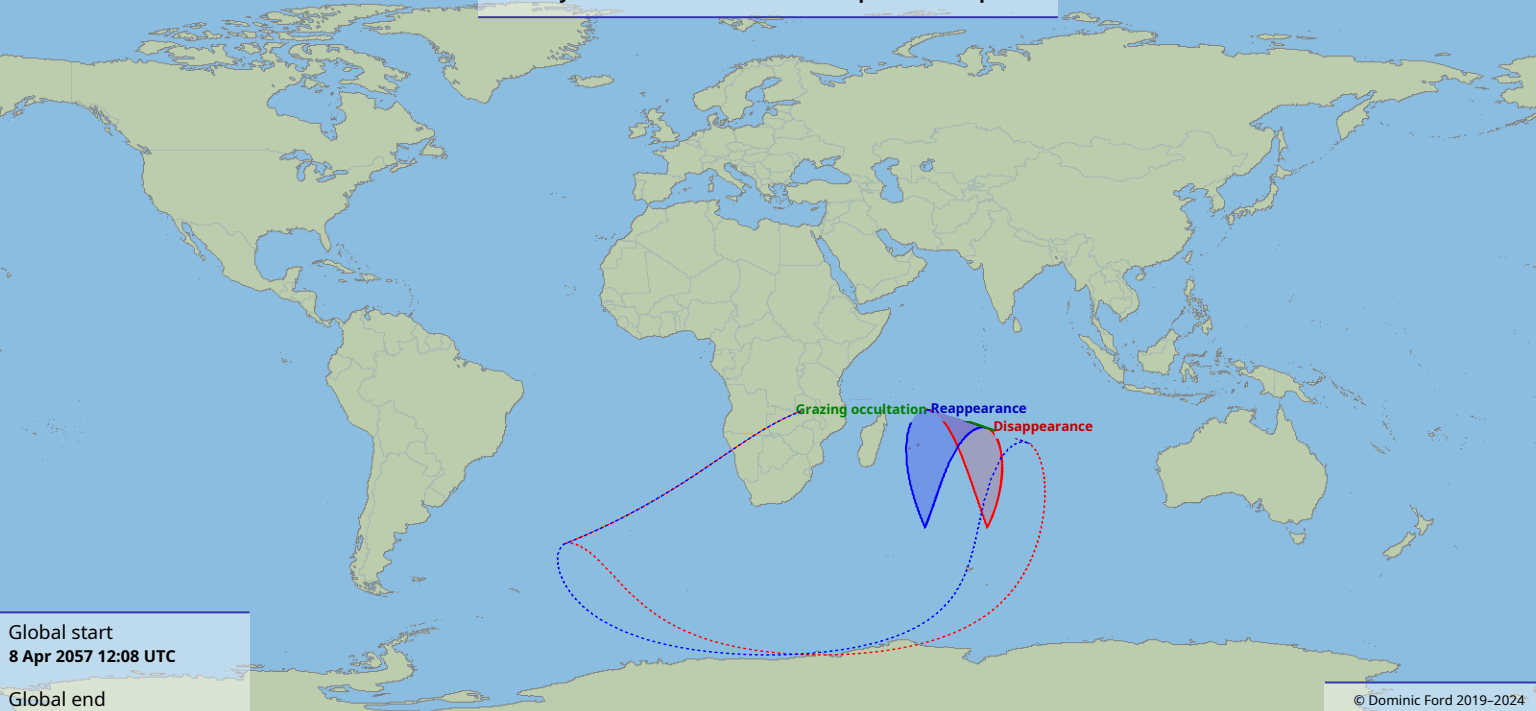

# Visibility of the lunar occultation of Neptune on 8 Apr 2057

Global start  
8 Apr 2057 12:08 UTC

Global end  
8 Apr 2057 15:39 UTC