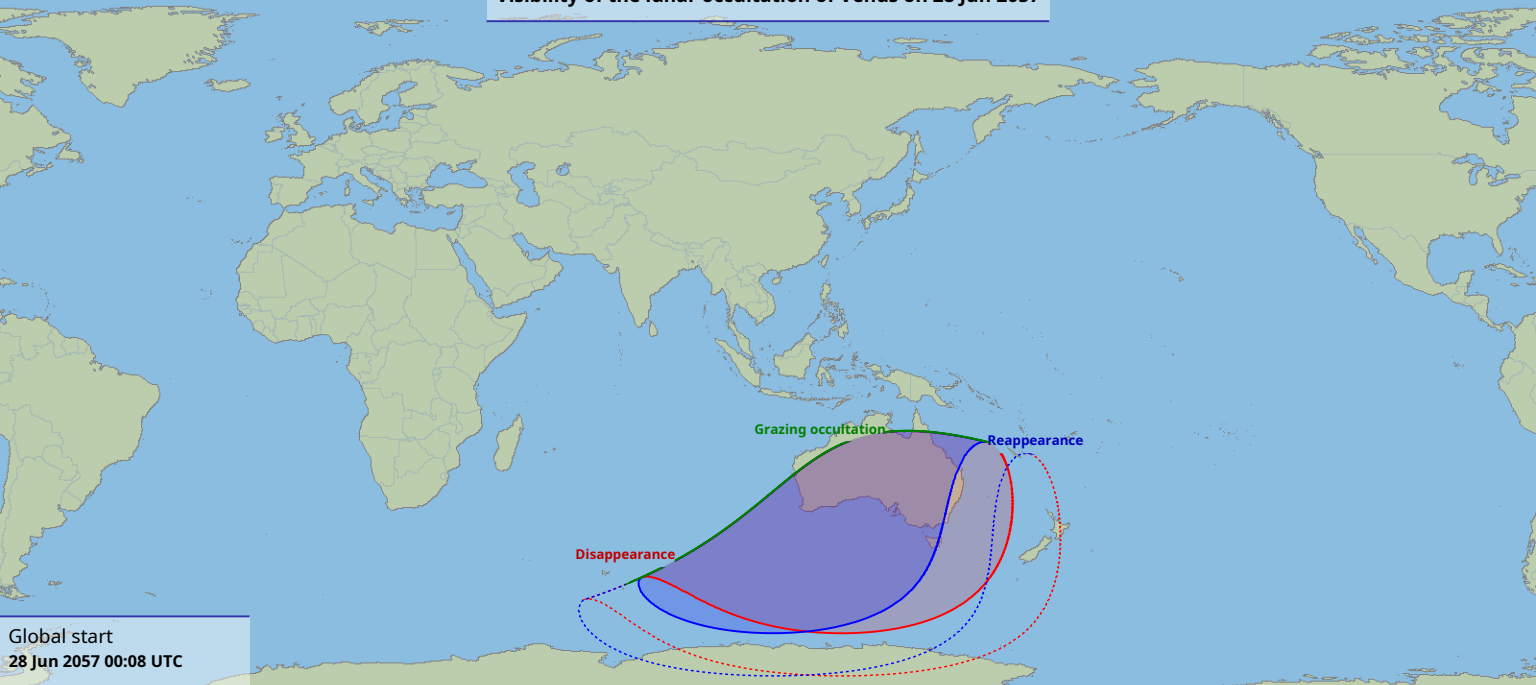

Visibility of the lunar occultation of Venus on 28 Jun 2057

Global start
28 Jun 2057 00:08 UTC

Global end
28 Jun 2057 03:38 UTC