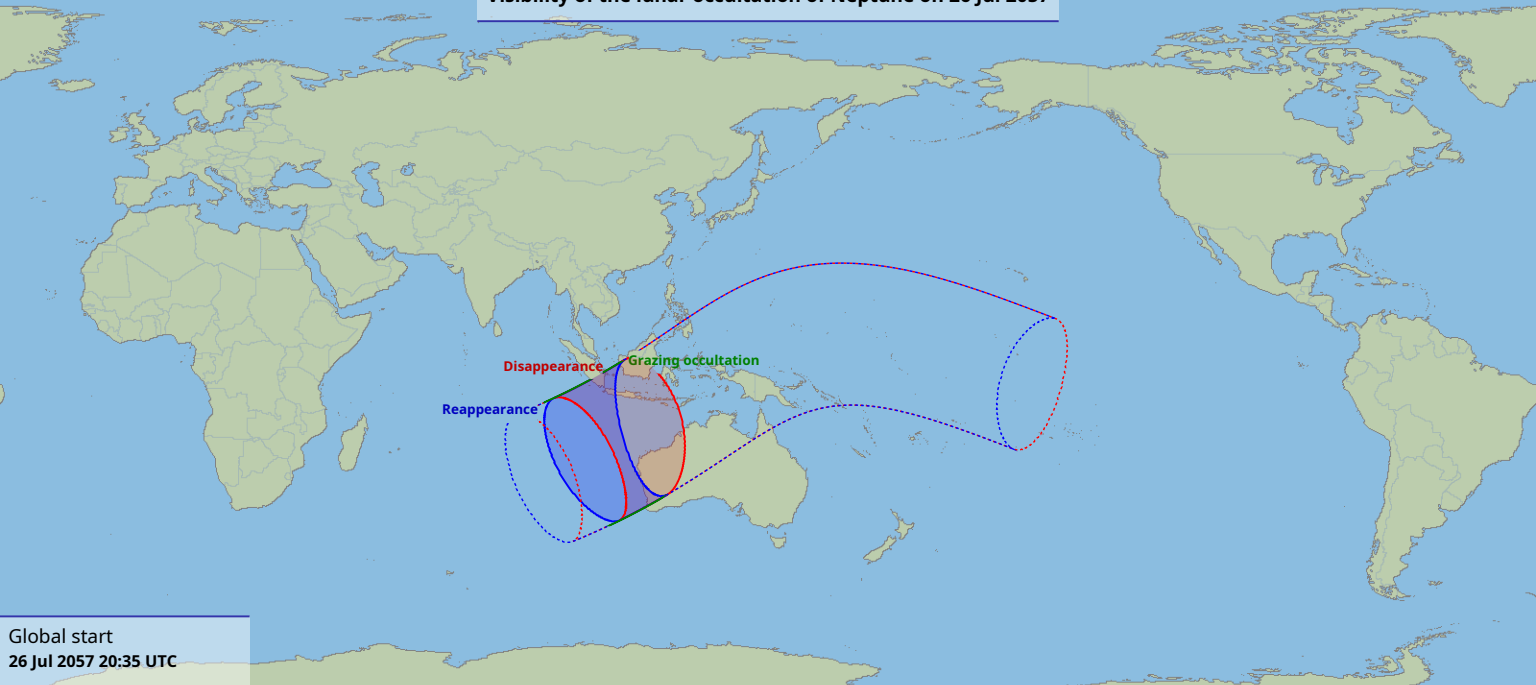

Visibility of the lunar occultation of Neptune on 26 Jul 2057

Global start
26 Jul 2057 20:35 UTC

Global end
27 Jul 2057 01:07 UTC