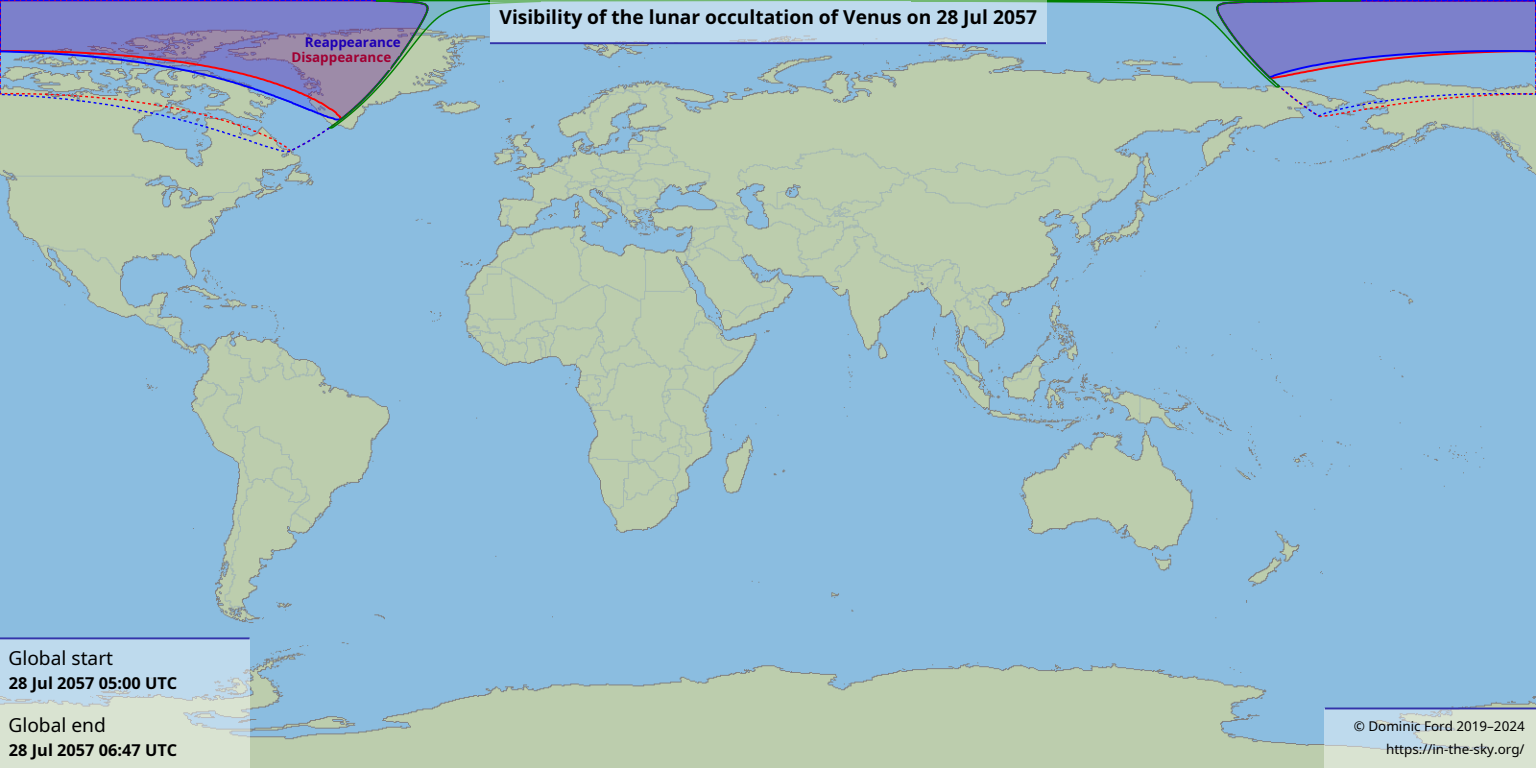

Visibility of the lunar occultation of Venus on 28 Jul 2057

Reappearance
Disappearance

Global start
28 Jul 2057 05:00 UTC

Global end
28 Jul 2057 06:47 UTC