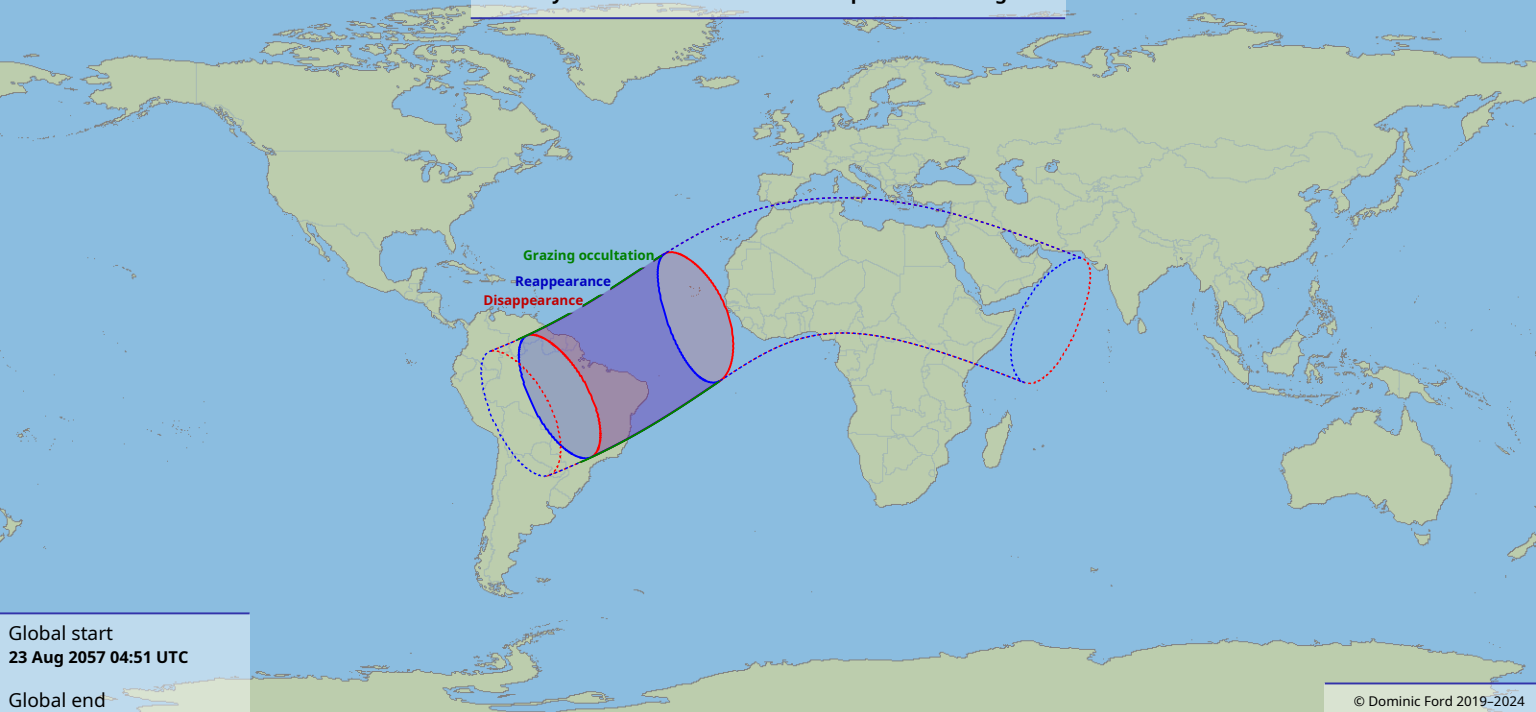

Visibility of the lunar occultation of Neptune on 23 Aug 2057

Global start
23 Aug 2057 04:51 UTC

Global end
23 Aug 2057 09:30 UTC