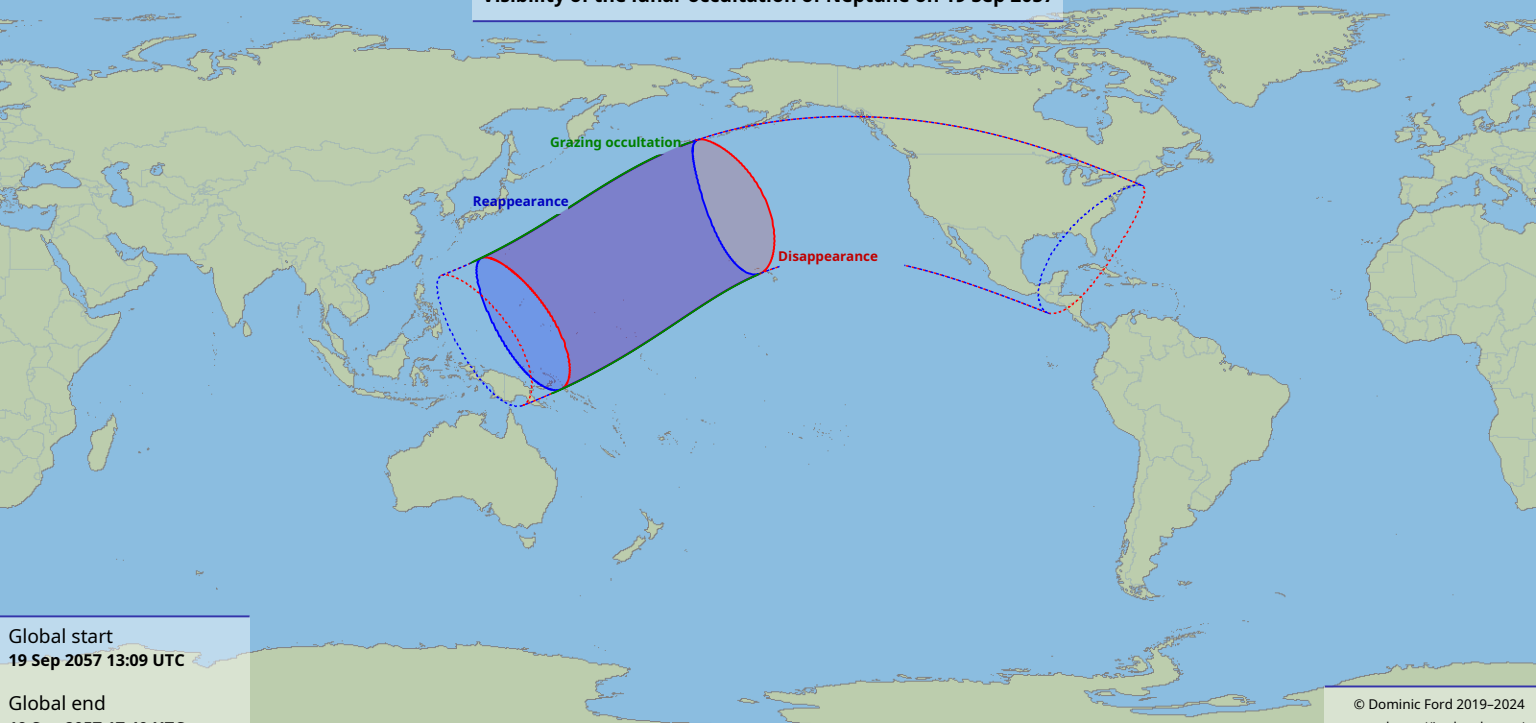

Visibility of the lunar occultation of Neptune on 19 Sep 2057

Global start
19 Sep 2057 13:09 UTC

Global end
19 Sep 2057 17:40 UTC