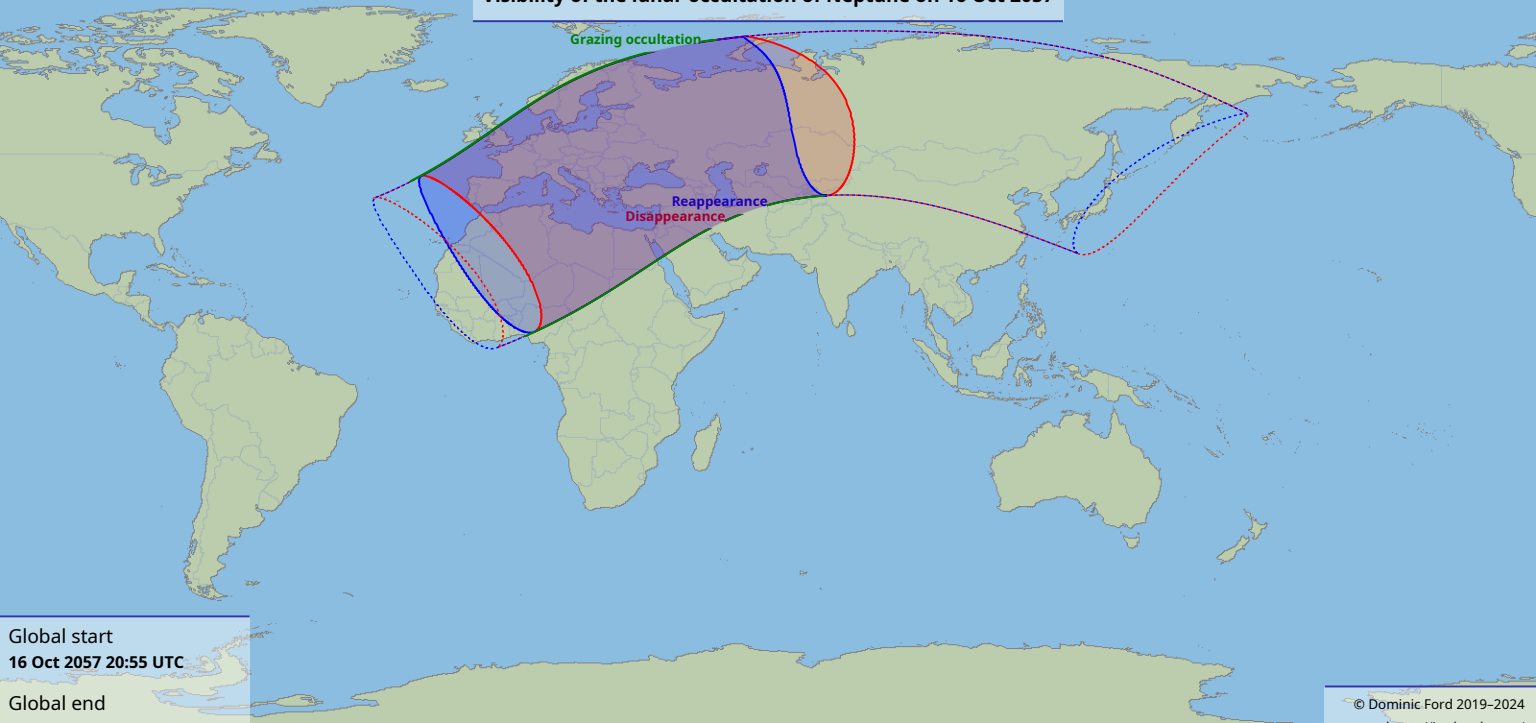

# Visibility of the lunar occultation of Neptune on 16 Oct 2057

Global start  
16 Oct 2057 20:55 UTC

Global end  
17 Oct 2057 01:05 UTC