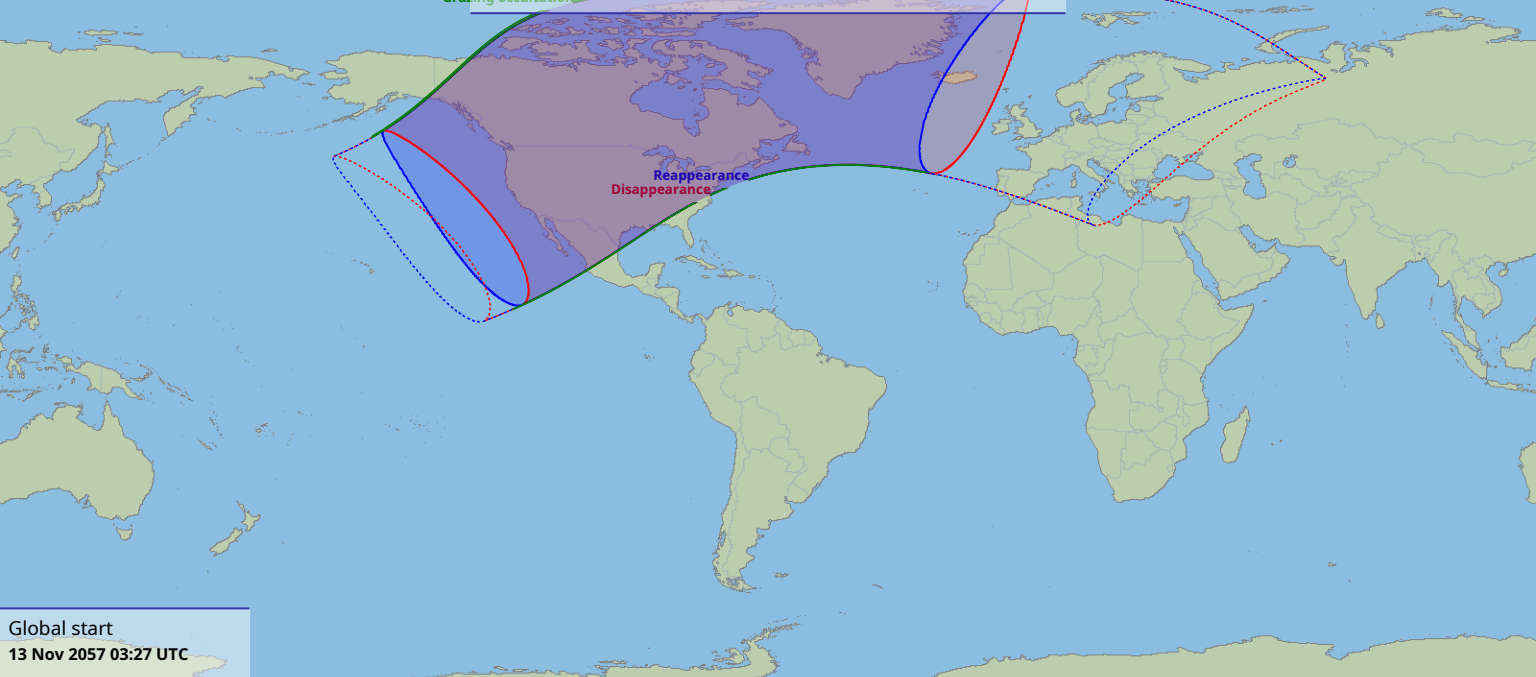

# Visibility of the lunar occultation of Neptune on 13 Nov 2057

Global start  
13 Nov 2057 03:27 UTC

Global end  
13 Nov 2057 07:27 UTC