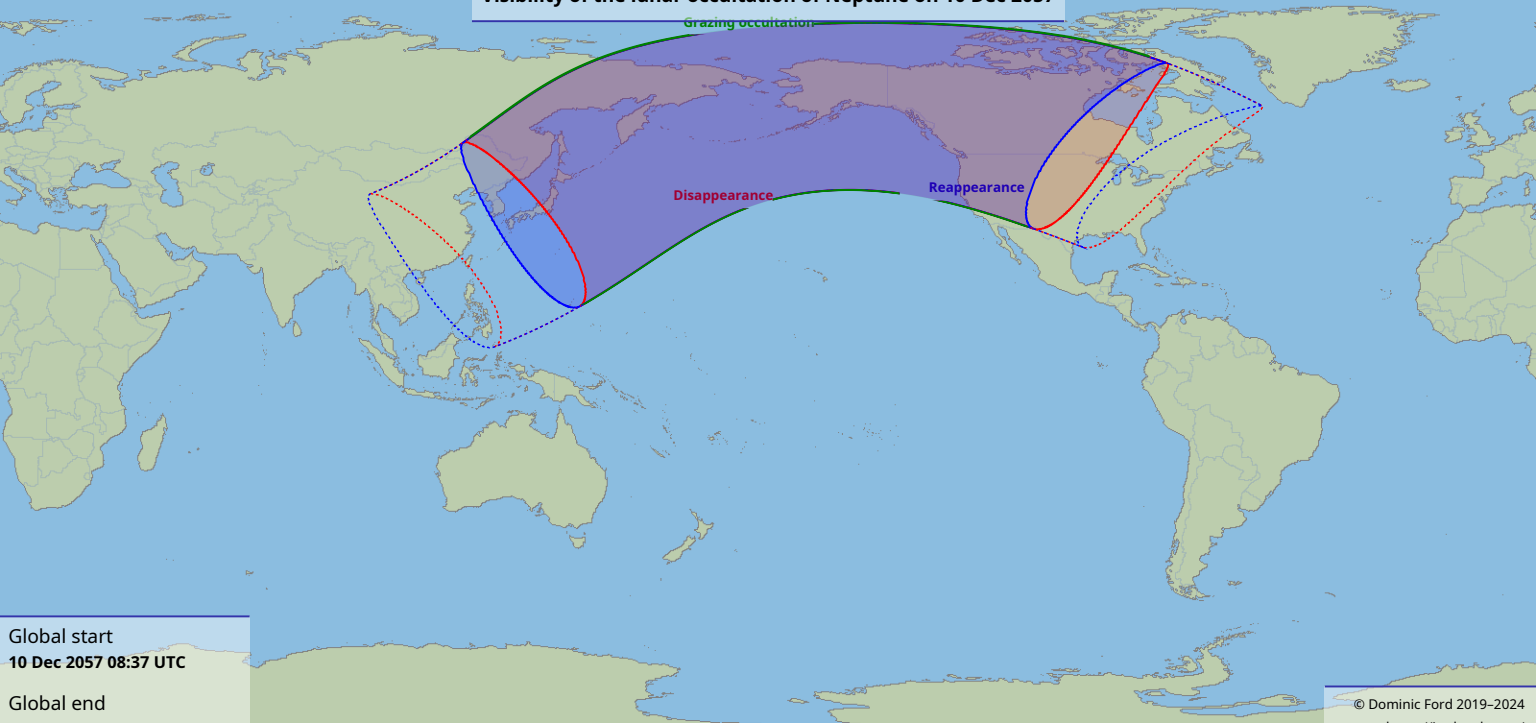

# Visibility of the lunar occultation of Neptune on 10 Dec 2057

Global start  
10 Dec 2057 08:37 UTC

Global end  
10 Dec 2057 12:45 UTC