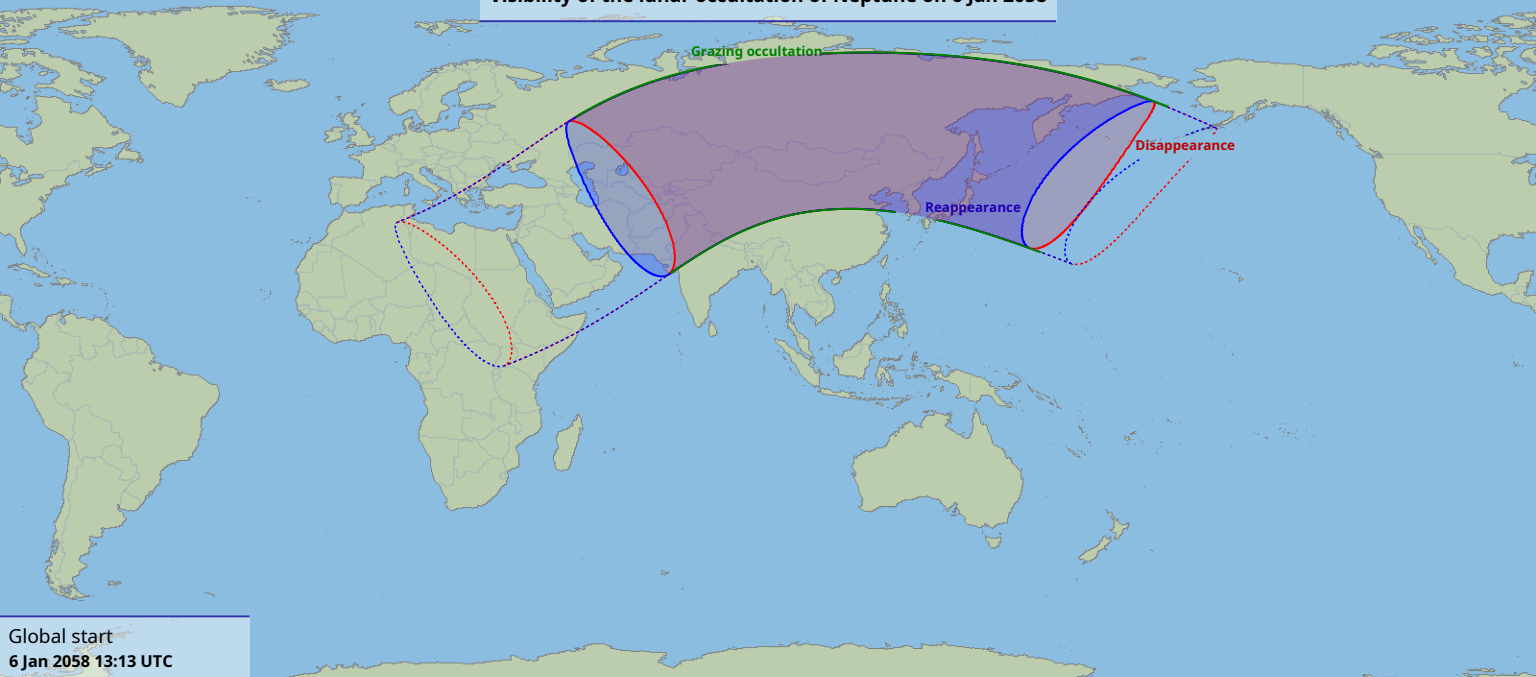

Visibility of the lunar occultation of Neptune on 6 Jan 2058

Global start
6 Jan 2058 13:13 UTC

Global end
6 Jan 2058 17:29 UTC