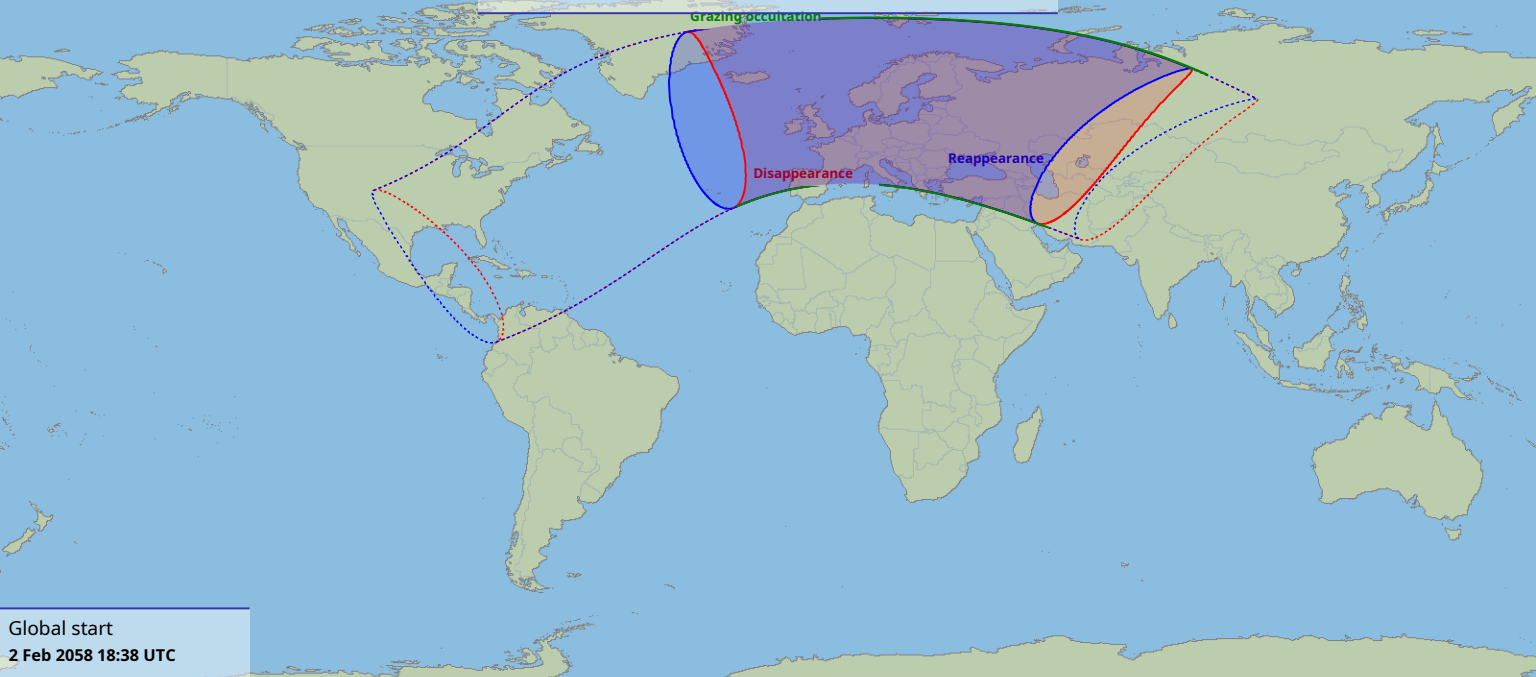

Visibility of the lunar occultation of Neptune on 2 Feb 2058

Global start
2 Feb 2058 18:38 UTC

Global end
2 Feb 2058 22:48 UTC