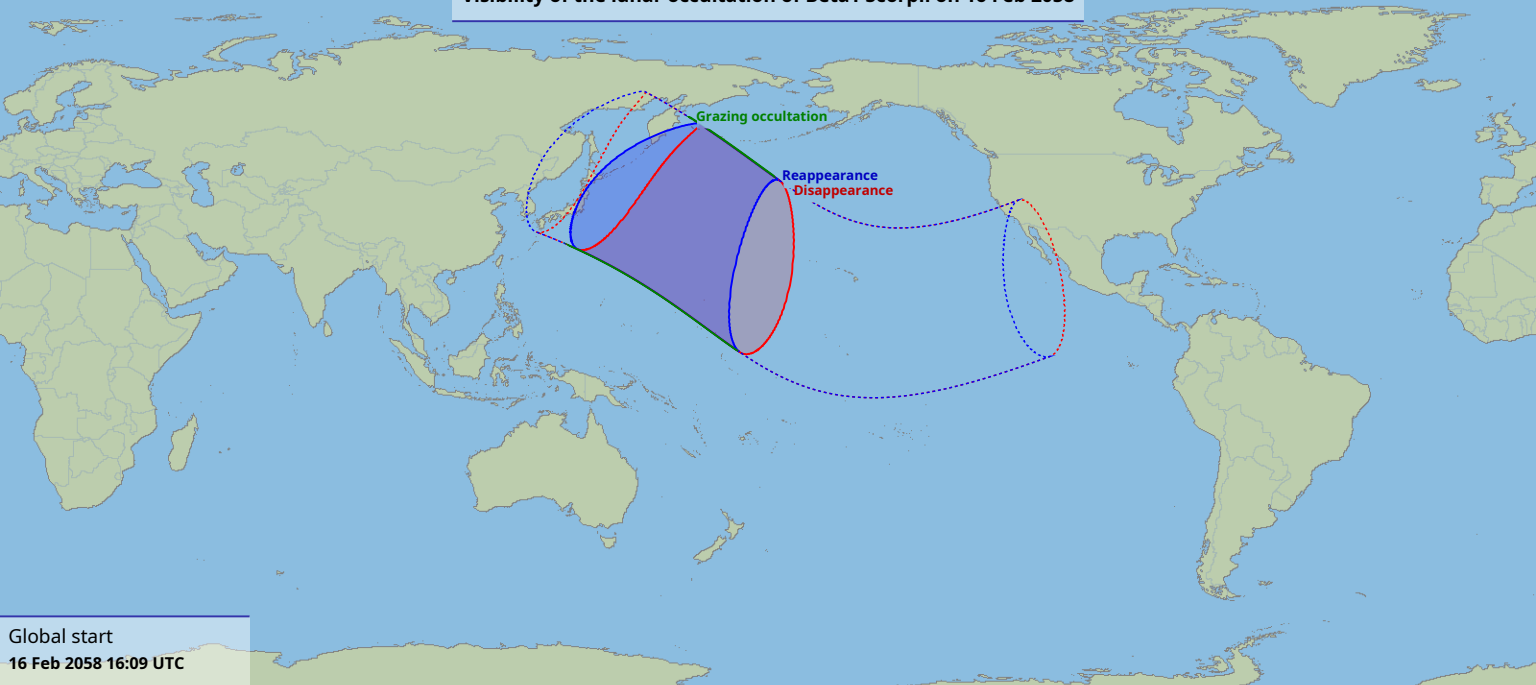

# Visibility of the lunar occultation of Beta1 Scorpii on 16 Feb 2058

Global start  
16 Feb 2058 16:09 UTC

Global end  
16 Feb 2058 20:00 UTC