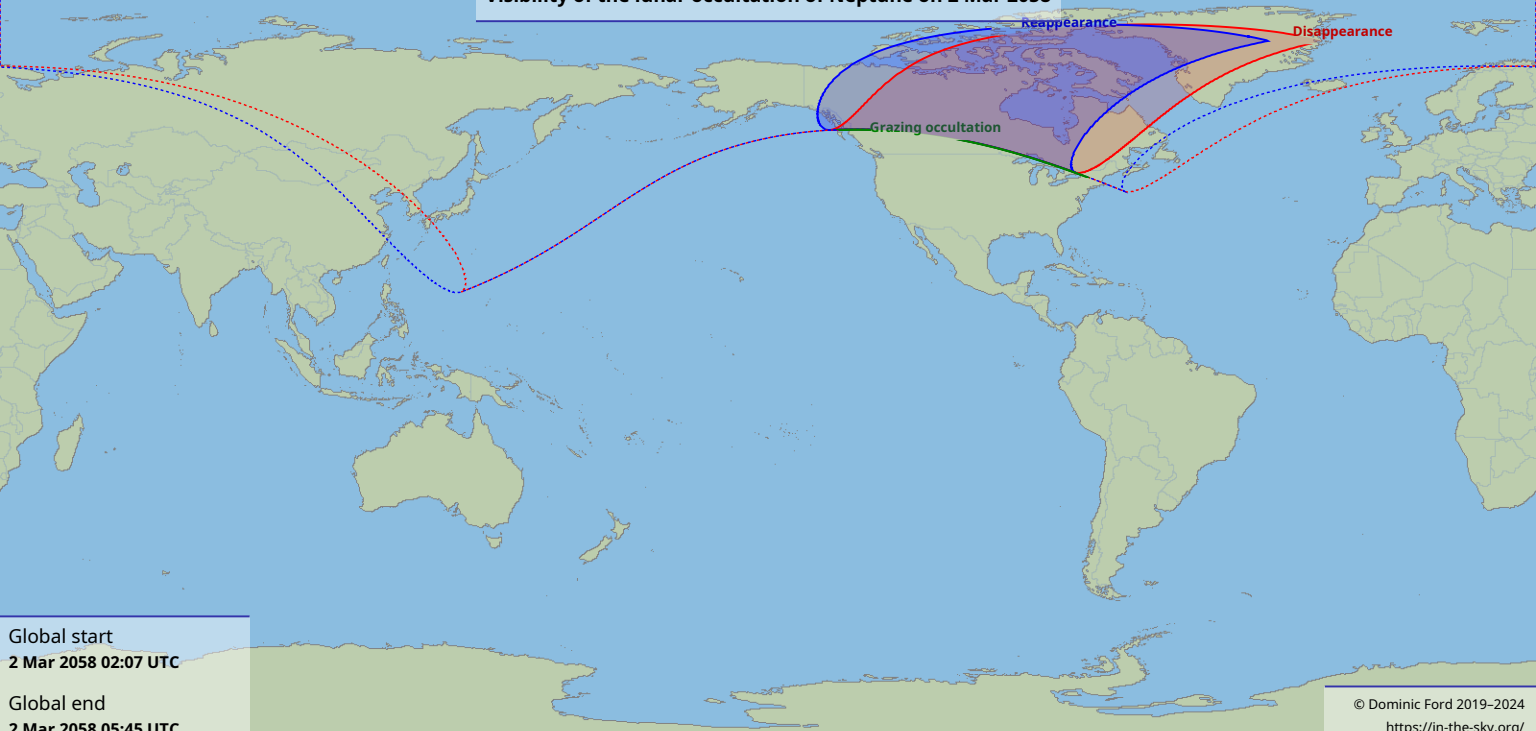

# Visibility of the lunar occultation of Neptune on 2 Mar 2058

Global start  
2 Mar 2058 02:07 UTC

Global end  
2 Mar 2058 05:45 UTC