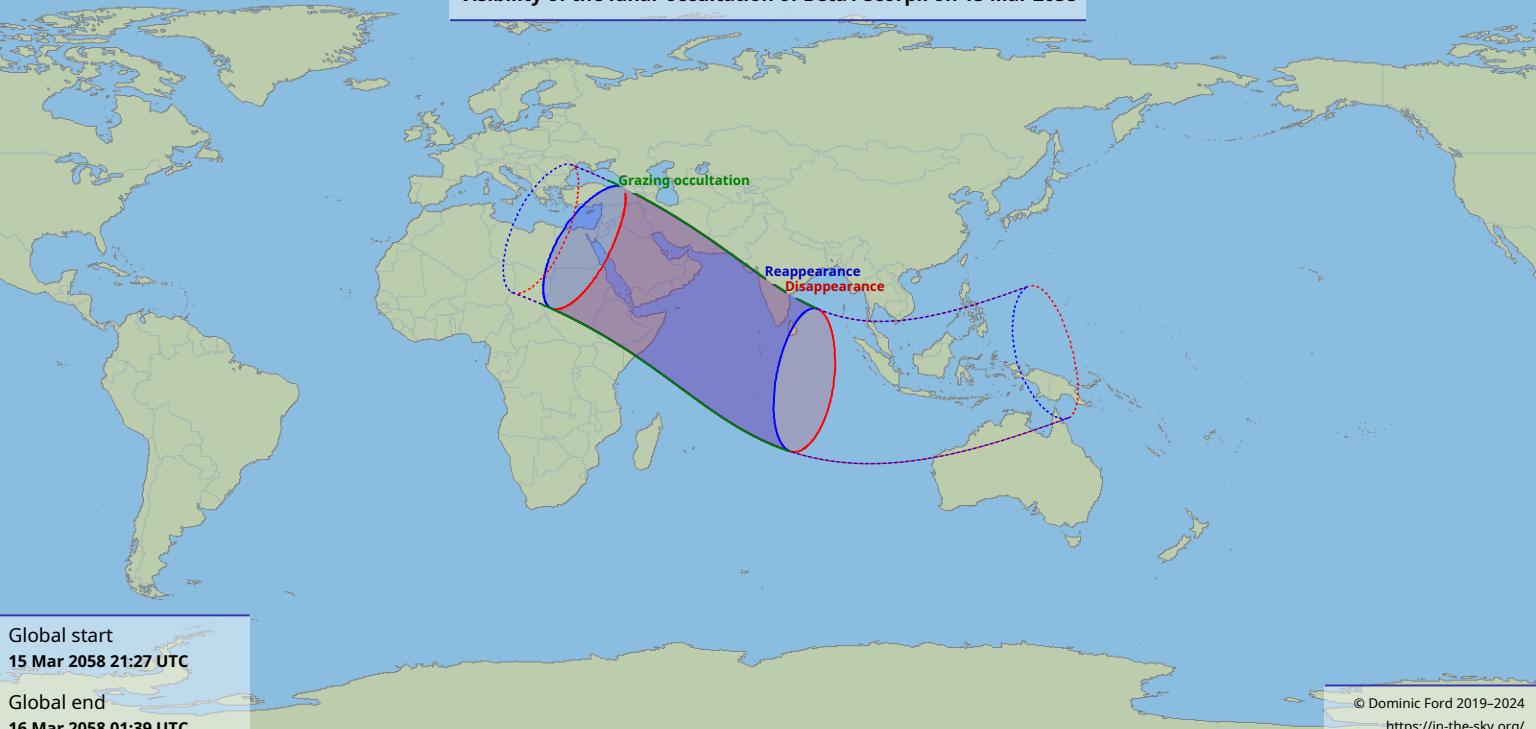

Visibility of the lunar occultation of Beta1 Scorpii on 15 Mar 2058

Global start
15 Mar 2058 21:27 UTC

Global end
16 Mar 2058 01:39 UTC