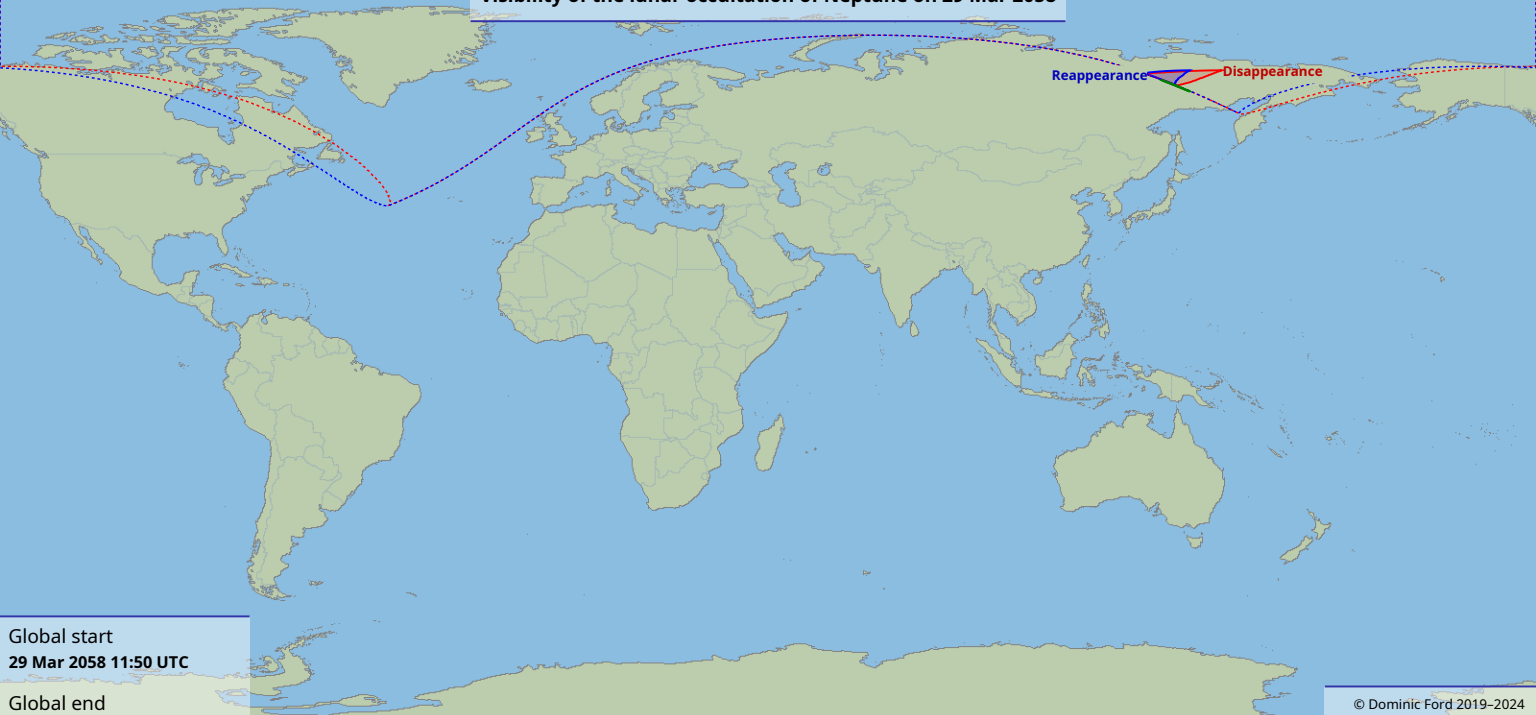

Visibility of the lunar occultation of Neptune on 29 Mar 2058

Global start
29 Mar 2058 11:50 UTC

Global end
29 Mar 2058 14:20 UTC