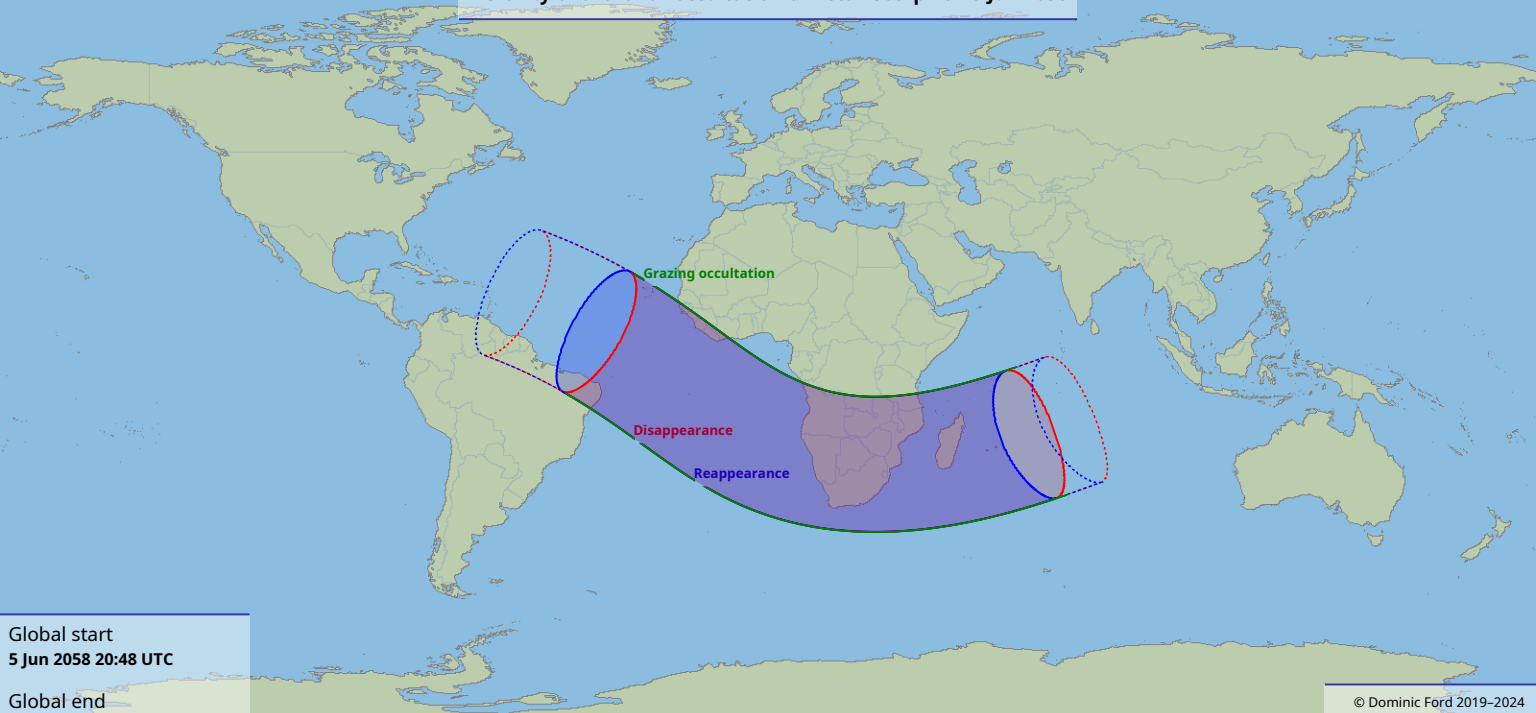

Visibility of the lunar occultation of Beta1 Scorpii on 5 Jun 2058

Global start
5 Jun 2058 20:48 UTC

Global end
6 Jun 2058 00:59 UTC